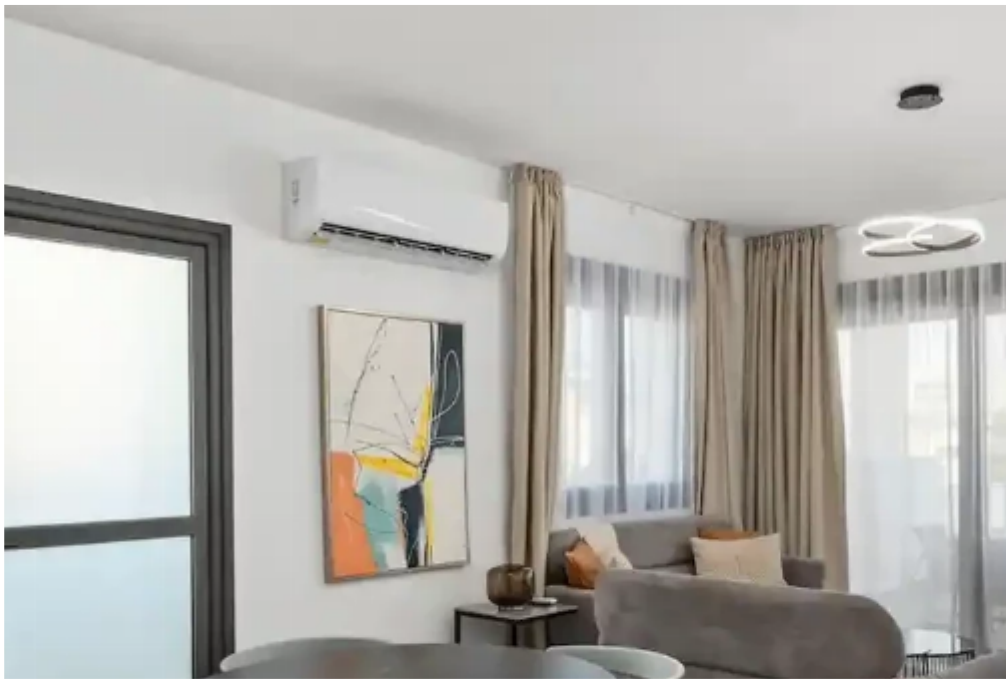

2-bedroom apartment to rent

€2.350

Limassol, Grigori-Afxentiou-Timou-Prodromou-Mesa-Geitonia-4003 ,
Cyprus

Offered at: €2,350

Estate ID: 60097

Ref: ba5398225

NET internal area: **78**

Bathrooms: **2**

Bedrooms: **2**

Parking spaces: **Covered cars**

Available from: **2024-08-31**

Offered at: **2,350**

Type: **Apartment**

Embrace the comfort of space and modern amenities at Cube-sea Residence I, our generously sized 2 bedroom apartment located in the vibrant heart of Limassol. Moving Doors is thrilled to offer a living solution that combines practicality with style, ensuring a delightful stay. Cube-sea Residence I is designed to be your perfect urban retreat. Our fully serviced and equipped 2 bedroom apartment offers ample space, making it ideal for families, friends, or colleagues. Whether you're in town for business, leisure, or a bit of both, Cube-sea Residence I provides a balanced living experience. Highlights:

Spacious and stylish: Discover the joy of living in a spacious apartment, thoughtfully d...

Estate on map: