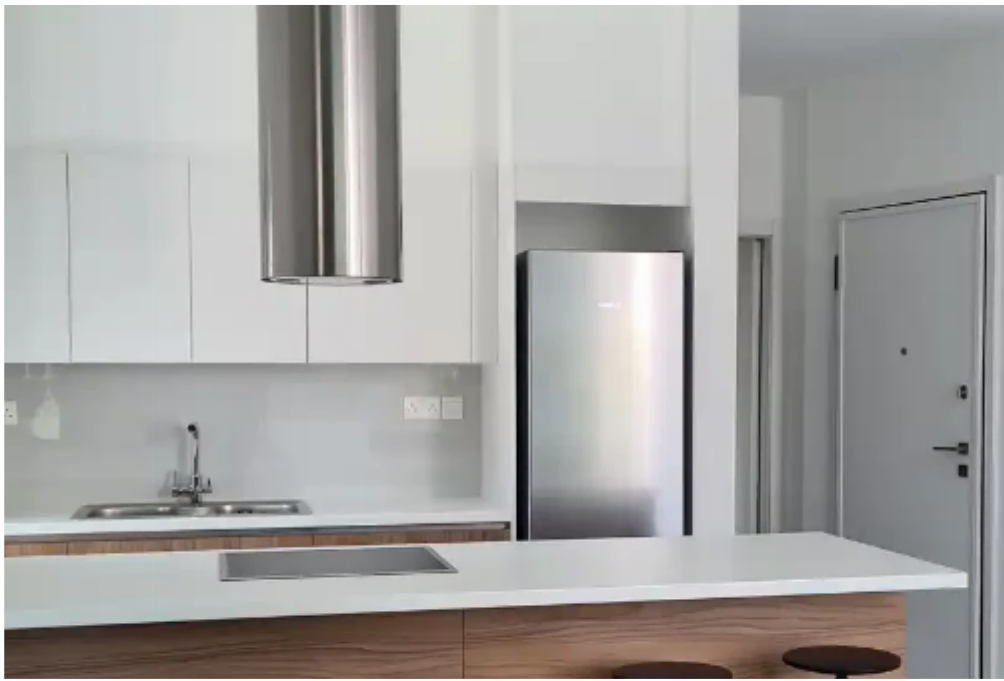

2-bedroom apartment to rent

€2.700

Limassol, Dassoudi-Park-Papas-Potamos-Germasogeias-4040 ,
Cyprus

Offered at: €2,700

Estate ID: 60100

Ref: ba5407154

NET internal area: **105**

Bathrooms: **2**

Bedrooms: **2**

Parking spaces: **Covered cars**

Available from: **2024-08-31**

Offered at: **2,700**

Type: **Apartment**

Cozy 2-bedroom, 2-bathroom flat available, just a 3-minute walk from the beach. It's fully furnished with nice furniture, including a balcony where you can relax. The flat is in a small, quiet building in a peaceful neighborhood. You'll be close to supermarkets, pharmacies, and everything you need....