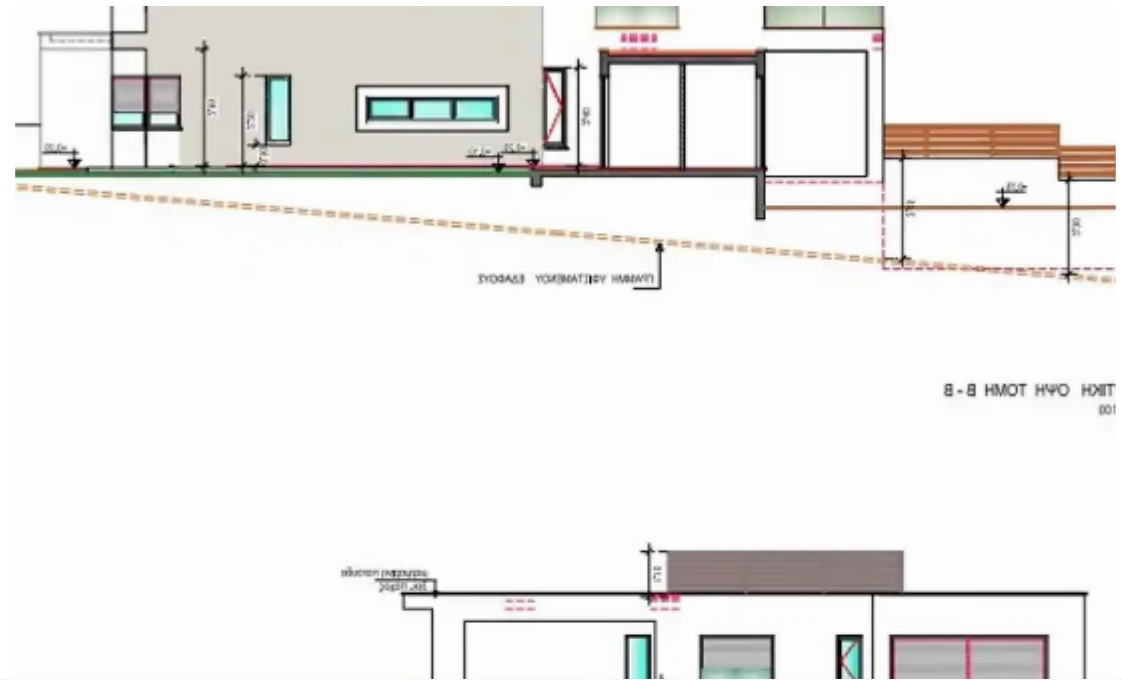

Residential land 700 m²

€209.000

Nicosia, Elementary-School-Geri-2202 , Cyprus

Offered at: € 209,000

Estate ID: 60237

Ref: ba5412870

Total plot's-land's area: **700 m²**

Coverage: **0 %**

Available from: **2024-09-04**

Offered at: **209,000**

Type: **Residential**

image not found or type unknown

Planning zone: **???**

...

Estate on map: