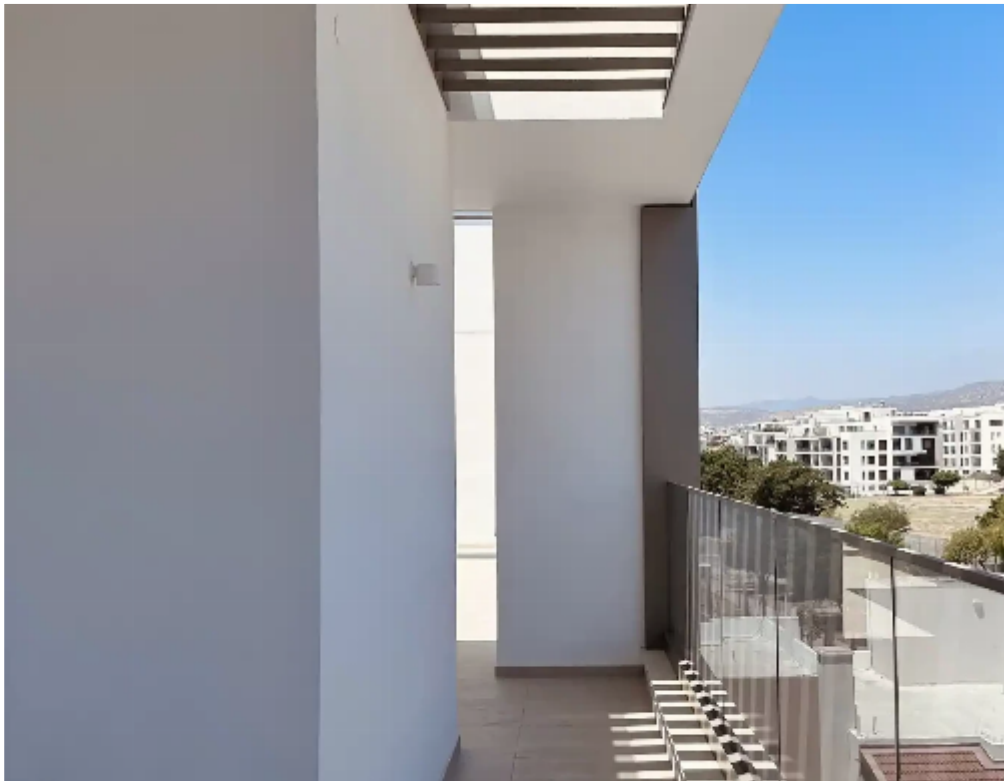

3-bedroom penthouse for sale

€800.000

Limassol, Super-Home-Center-Timou-Prodromou-Mesa-Geitonia-4004 , Cyprus

Offered at: € 800,000

Estate ID: 60263

Ref: ba5415222

NET internal area: **1**

Bathrooms: **2**

Bedrooms: **3**

Parking spaces: **Covered cars**

Available from: **2024-09-04**

Offered at: **800,000**

Type: **Penthouse**

....."Situated in Limassol Kolonakiou area, 3 bedroom penthouse, with easy access to shops and restaurants, as well as a modern amenities. For more details please feel free to contact me.."....."