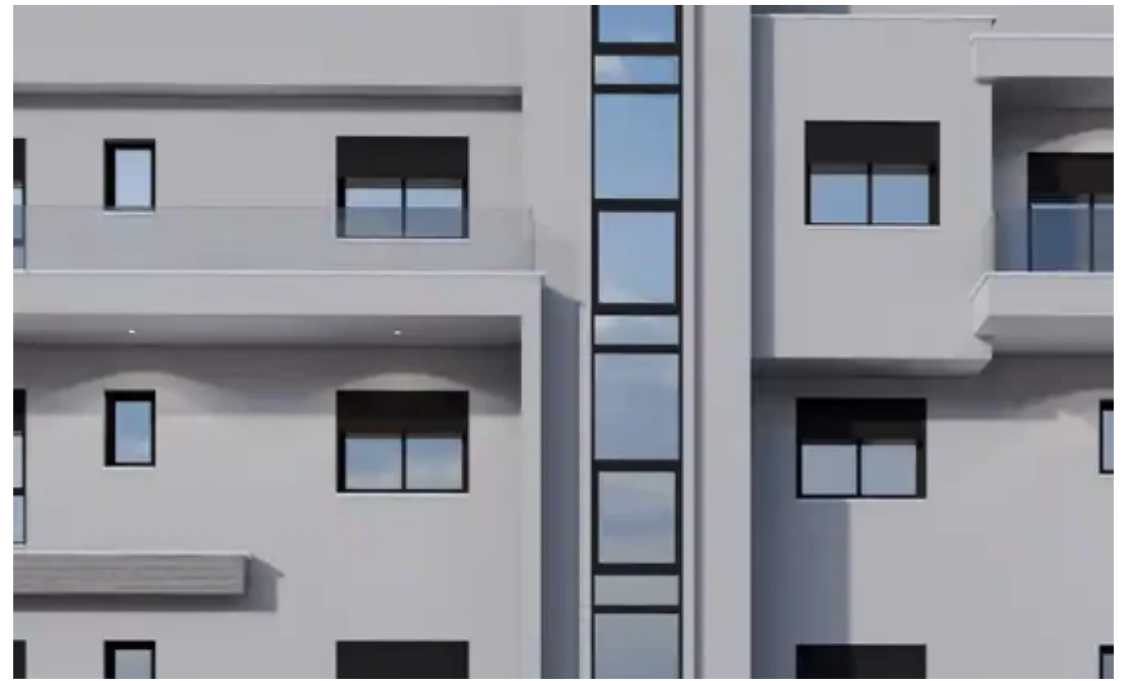

3-bedroom penthouse f?r s?le

€370.000

Limassol, Lidl-Papantoniou-Store-Ypsonas-4187 , Cyprus

Offered at: €270,000

Estate ID: 60267

Ref: ba5413423

NET internal area: **107**

Bathrooms: **2**

Bedrooms: **2**

Parking spaces: **Covered cars**

Available from: **2024-09-04**

Offered at: **270,000**

Type: **Apartment**

""""""The apartment is located in a central location of Ypsonas, close to many amenities and services. The building consists of 8 apartments in total and 3 floors. The apartment benefits of its own Photovoltaic system and enjoys great views. - Interior Area: 105sqm - Covered Veranda: 17.5sqm - Uncovered Veranda: 16sqm - Roof Garden: 46sqm""""""...