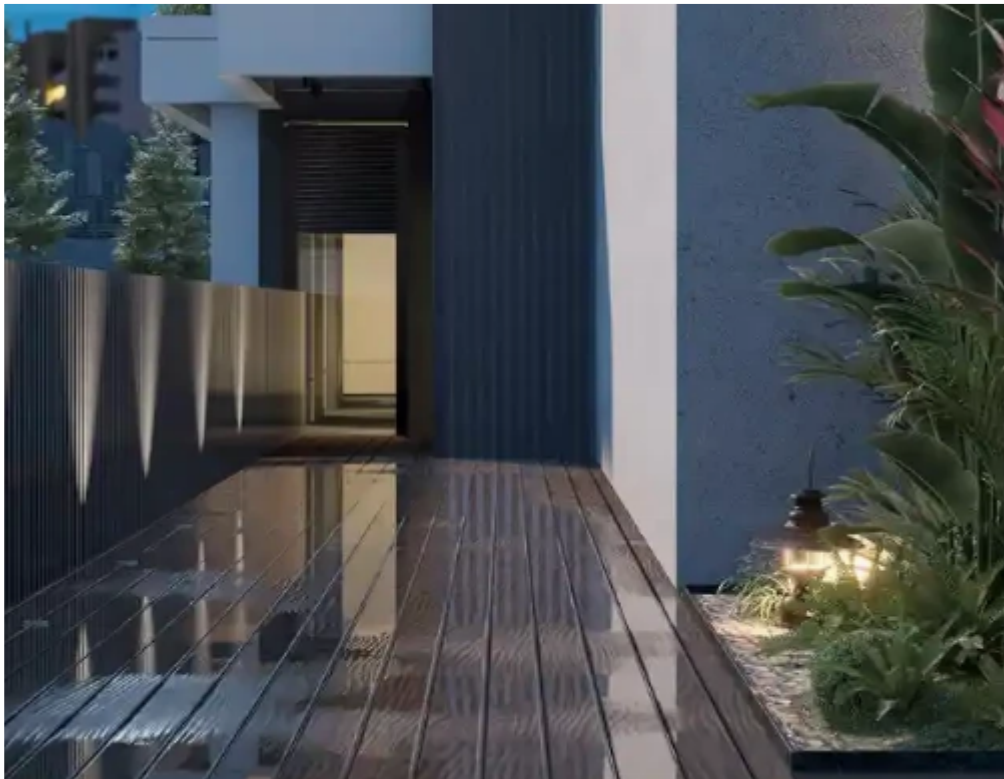

2-bedroom apartment f?r s?le

€290.000

Limassol, Era-Apollon-Petros-And-Pavlos-3075 , Cyprus

Offered at: € 290,000

Estate ID: 60270

Ref: ba5412773

NET internal area: **97**

Bathrooms: **2**

Bedrooms: **2**

Parking spaces: **Covered cars**

Available from: **2024-09-04**

Offered at: **290,000**

Type: **Apartment**

One of the most exceptional boutique residences is being launched in the heart of PETROU KA PAVLOU – Limassol. This beauty features 8 apartments, 1 of Three bedrooms, 5 of two bedrooms & 2 of one bedroom creating a merge of highly demanded apartments in the heart of the city.