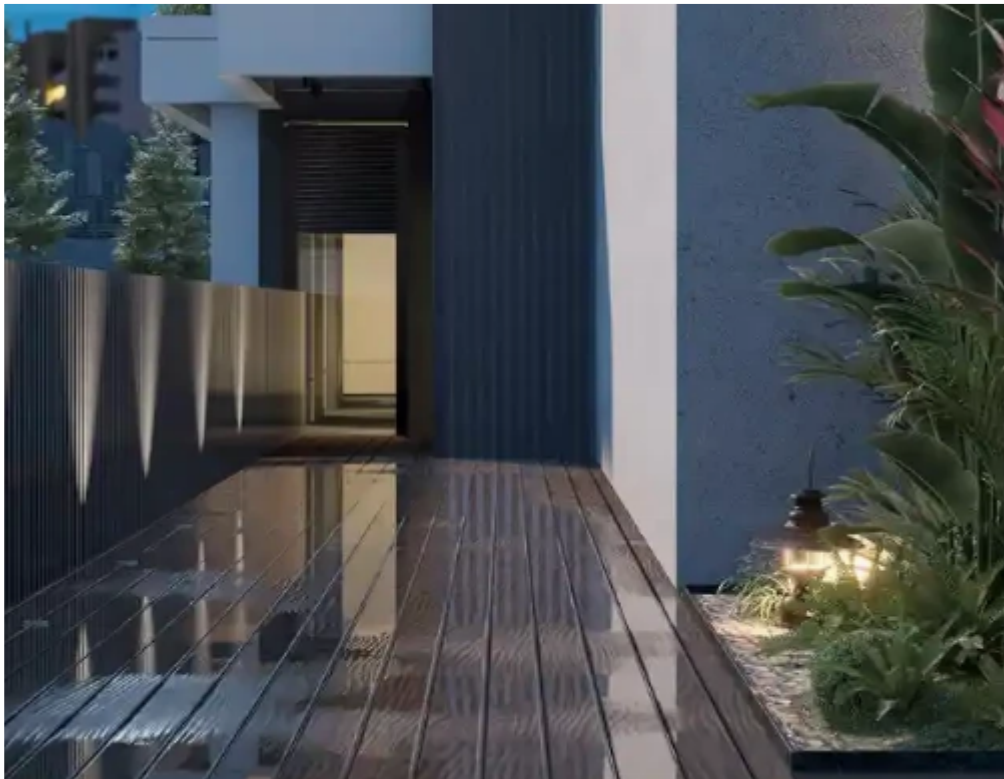

2-bedroom apartment for sale

Limassol, Era-Apollon-Petros-And-Pavlos-3075 , Cyprus

Offered at: € 310,000

Estate ID: 60270

Ref: ba5412773

Bathrooms: **2**

Bedrooms: **2**

Parking spaces: **Covered cars**

Available from: **2024-09-04**

Offered at: **310,000**

Type: **Apartment**

*****One of the most exceptional boutique residences is being launched in the heart of PETROU KA PAVLOU – Limassol. This beauty features 8 apartments, 1 of Three bedrooms, 5 of two bedrooms & 2 of one bedroom creating a merge of highly demanded apartments in the heart of the city. Captivating a luxurious lifestyle, this new development sets the standards exceptionally high to mark yet another magnificent project.*****...