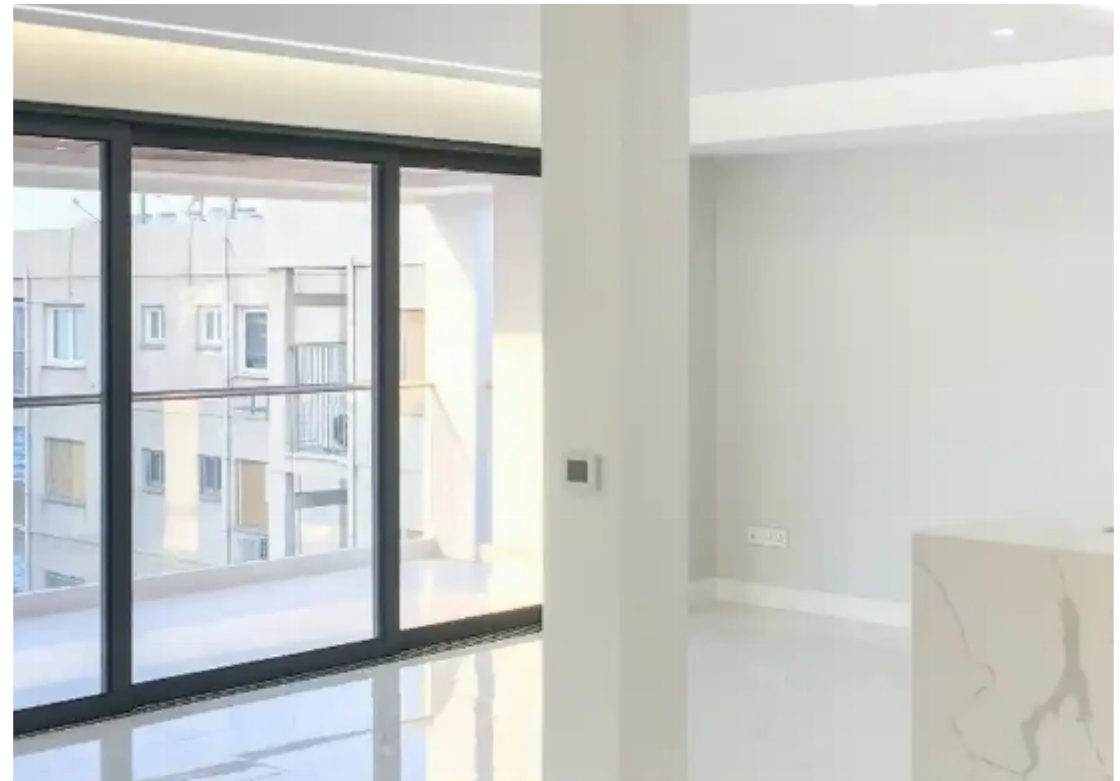

## 3-bedroom penthouse to rent

**€5.600**

Limassol, Touristiki-Periochi-Seafront-Potamos-Germasogeias-4048  
, Cyprus

**Offered at:** €5,600

**Estate ID:** 60319

**Ref:** ba5413585

NET internal area: **158**

Bathrooms: **4**

Bedrooms: **3**

Parking spaces: **Uncovered cars**

Available from: **2024-09-04**

Offered at: **5,600**

Type: **Penthouse**

..... Available for rent on the 1st of October. Luxury top floor partial sea view apartment, 30 Meter walking distance to a sandy beach. Situated in the east area of Limassol, it is close to all amenities and offers both a relaxed and peaceful atmosphere, combined with Limassol's cosmopolitan lifestyle. The apartment offers bespoke design, crafted with high-end finishing such as marble, granite stones, real wood floors, open plan design kitchen, and living-room. Includes a guest w/c, 1 master bedroom with en-suite bathroom and a large glazed walk-in closet, 2 additional double bedrooms with en-suite bathrooms, and a large outdoor veranda, accessed from the living room area via...