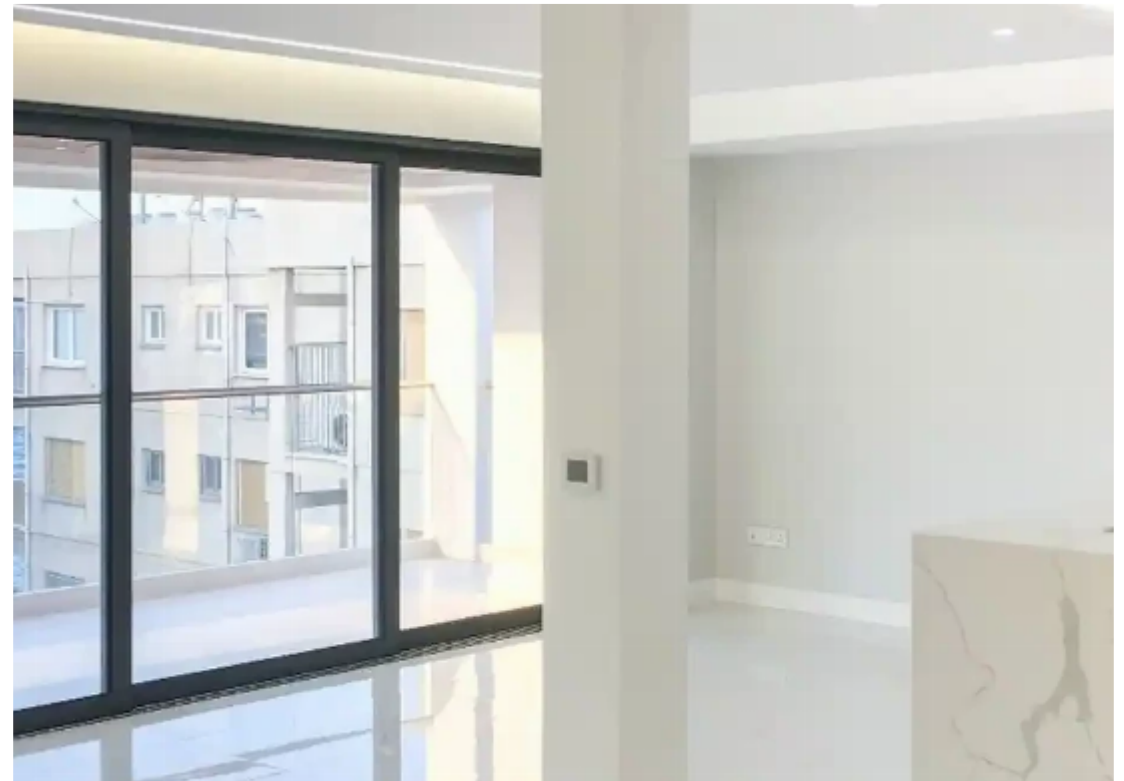

## 3-bedroom penthouse to rent

**€5.600**

Limassol, Touristiki-Periochi-Seafront-Potamos-Germasogeias-4048  
, Cyprus

**Offered at:** €5,600

**Estate ID:** 60319

**Ref:** ba5413585

NET internal area: **158**

Bathrooms: **4**

Bedrooms: **3**

Parking spaces: **Uncovered cars**

Available from: **2024-09-04**

Offered at: **5,600**

Type: **Apartment**

..... Available for rent on the 1st of October. Luxury top floor partial sea view apartment, 30 Meter walking distance to a sandy beach. Situated in the east area of Limassol, it is close to all amenities and offers both a relaxed and peaceful atmosphere, combined with Limassol's cosmopolitan lifestyle. The apartment offers bespoke design, crafted with high-end finishing such as marble, granite stones, real wood floors, open plan design kitchen, and living-room. Includes a guest w/c, 1 master bedroom with en-suite bathroom and a large glazed walk-in closet, 2 additional double bedrooms with en-suite bathrooms, and a large outdoor veranda, accessed from the living room area via...