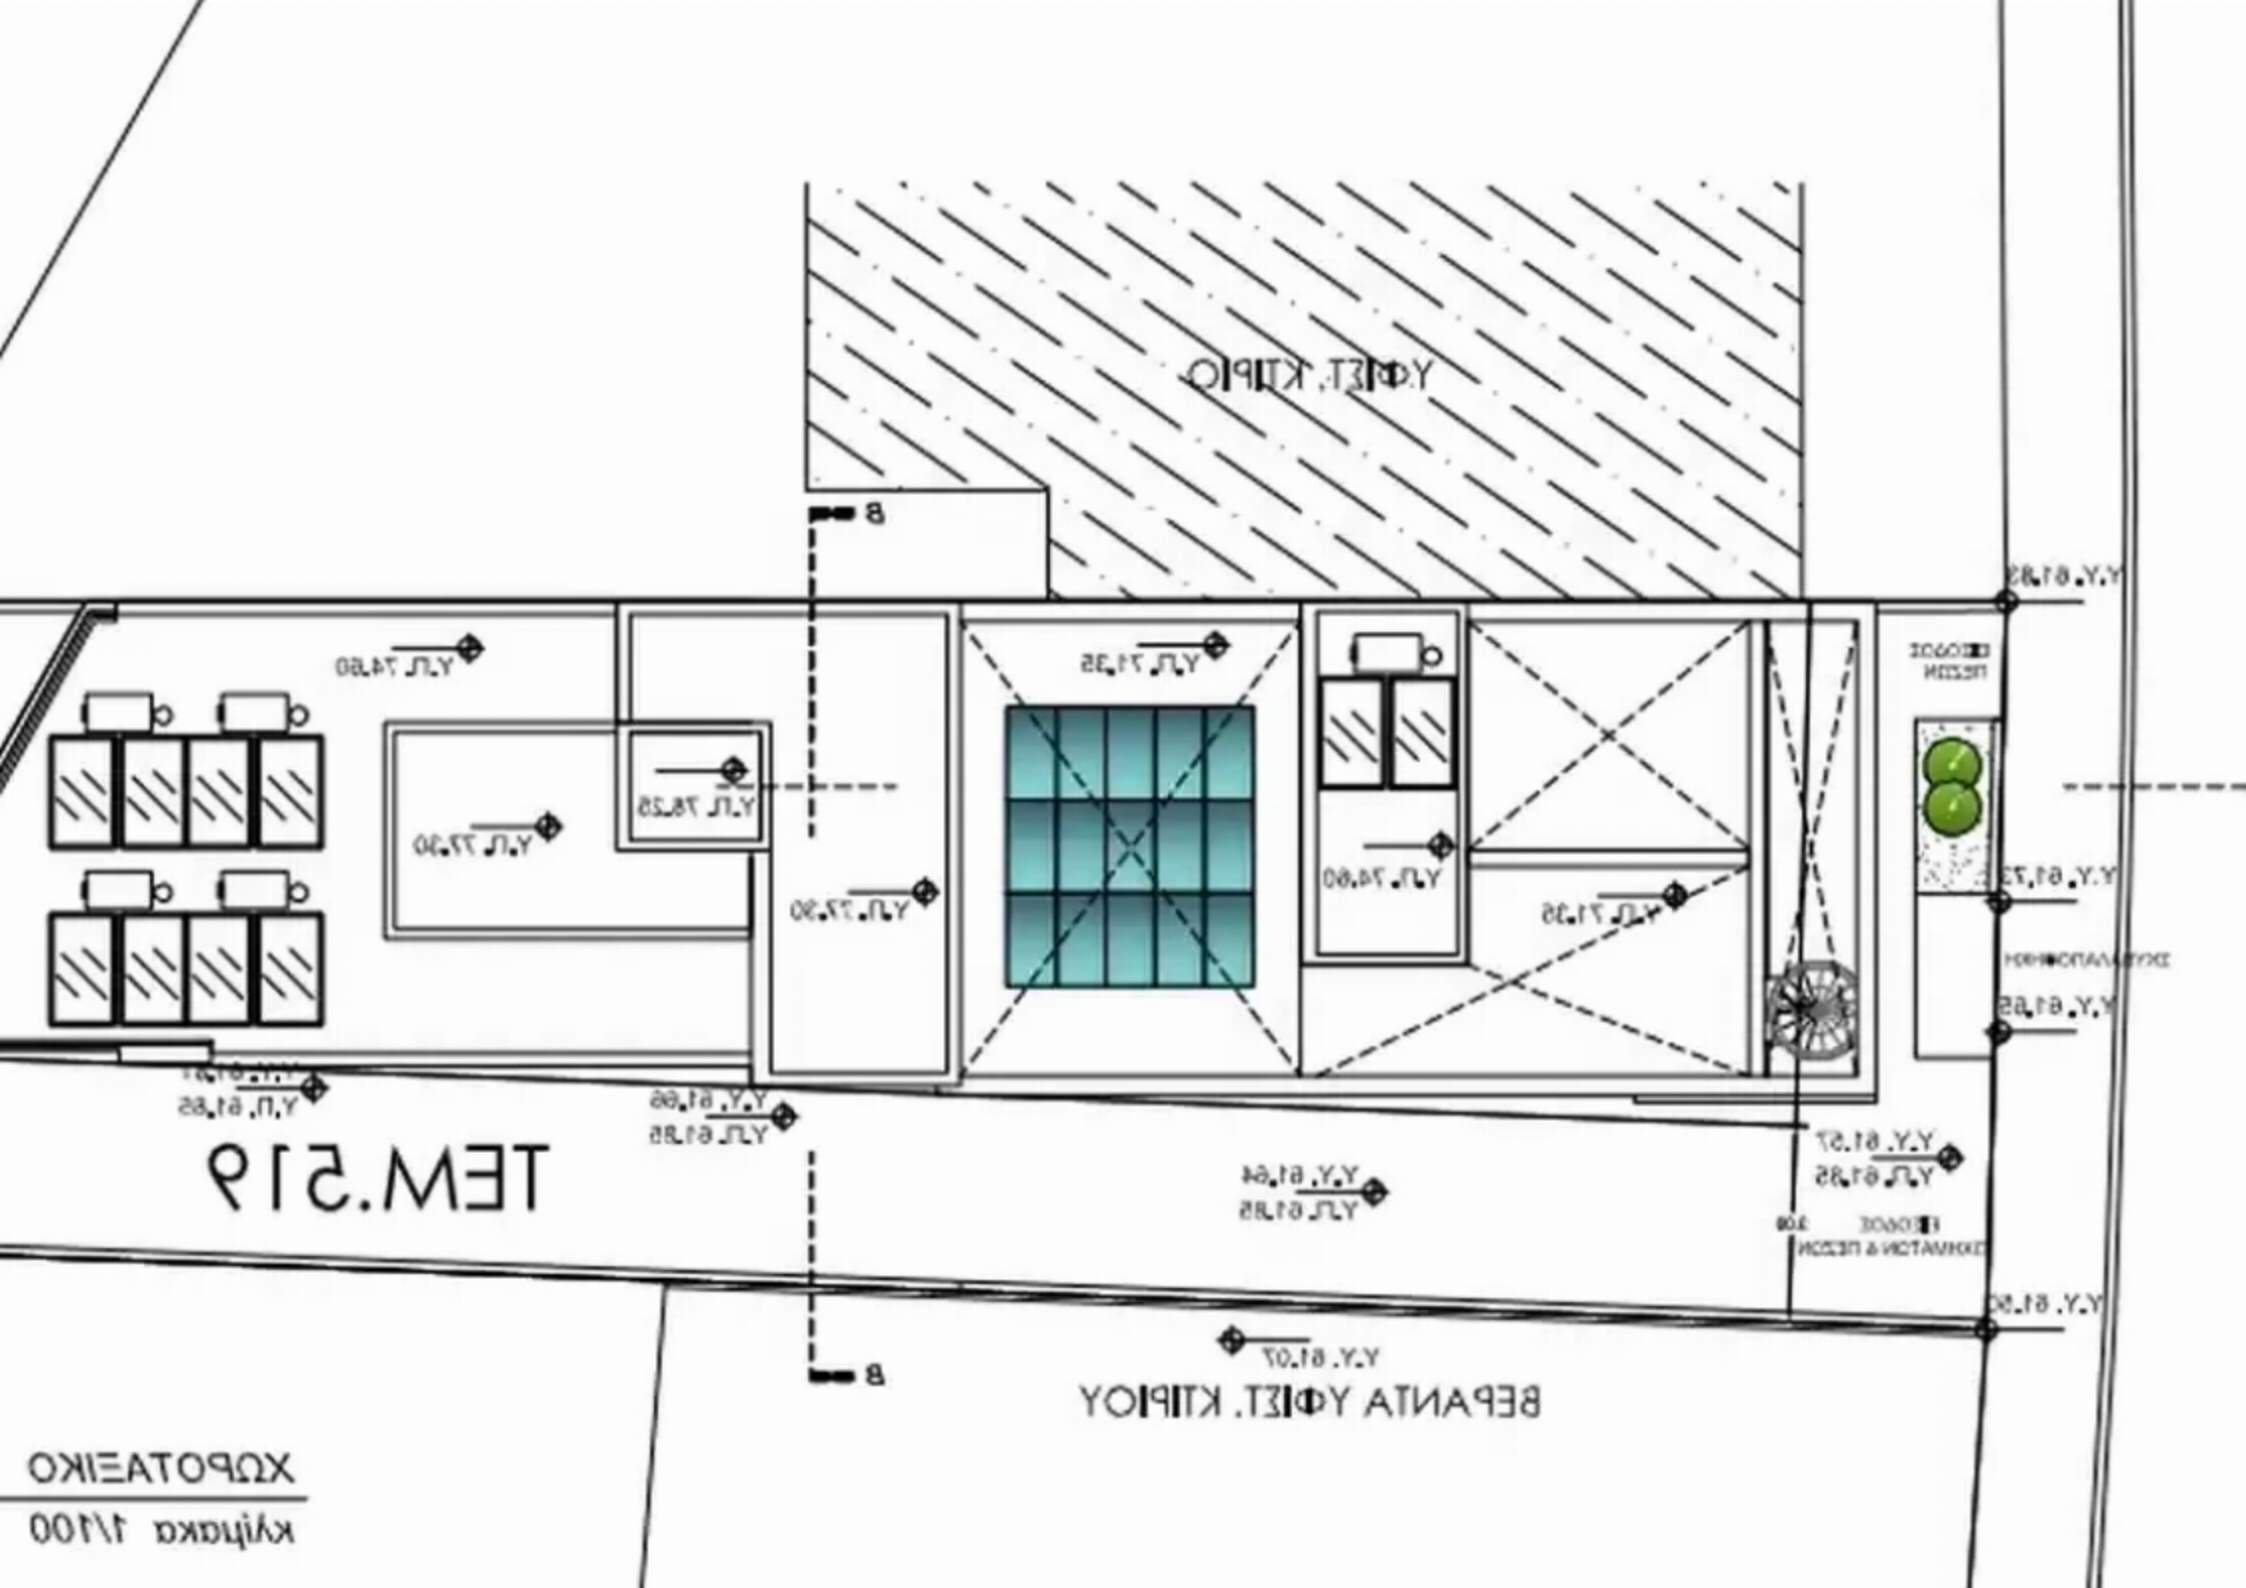

Density: **100 %**

Available from: **2024-09-04**

Offered at: **460,000**

Type: **Residential**

Residencial land in Mesa Geitonia Density: 100% Coverage:50% Architecture drawings for a residential building of 5 apartments are ready A great investment opportunity VAT is not applicable...

Estate on map:

ΧΩΡΟΤΑΞΙΚΟ
κλίμακα 1/100