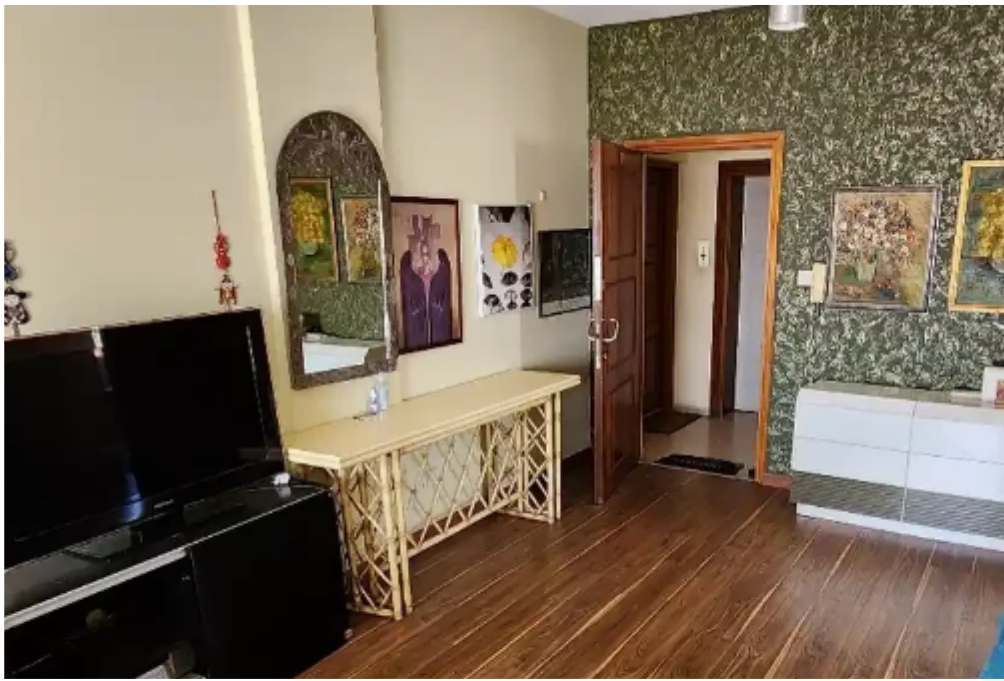

2-bedroom apartment to rent

€1.500

Limassol, Oval-Kean-Nero-Cafe-Dassoudi-Park-Lidl-Fragk-Agios-Athanasios-4103 , Cyprus

Offered at: € 1,500

Estate ID: 60450

Ref: ba5410152

NET internal area: **100**

Bathrooms: **2**

Bedrooms: **2**

Parking spaces: **Uncovered cars**

Available from: **2024-09-04**

Offered at: **1,500**

Type: **Apartment**

2 bedrooms, 2 bathrooms. For a family or for sharing by 2 individuals (the owner is open to it). ?Location: next to the Oval, close to the sea, and next to Lidl. ? It's spacious: 100 sqm, 2 bedrooms, 2 bathrooms, a large living room, and a full-size kitchen. ? Parking place. ?Quiet neighborhood: only one inhabited flat on the floor. ? Solar water heater. ? With windows facing North, East, and West, it's not hot inside because of the air movement....