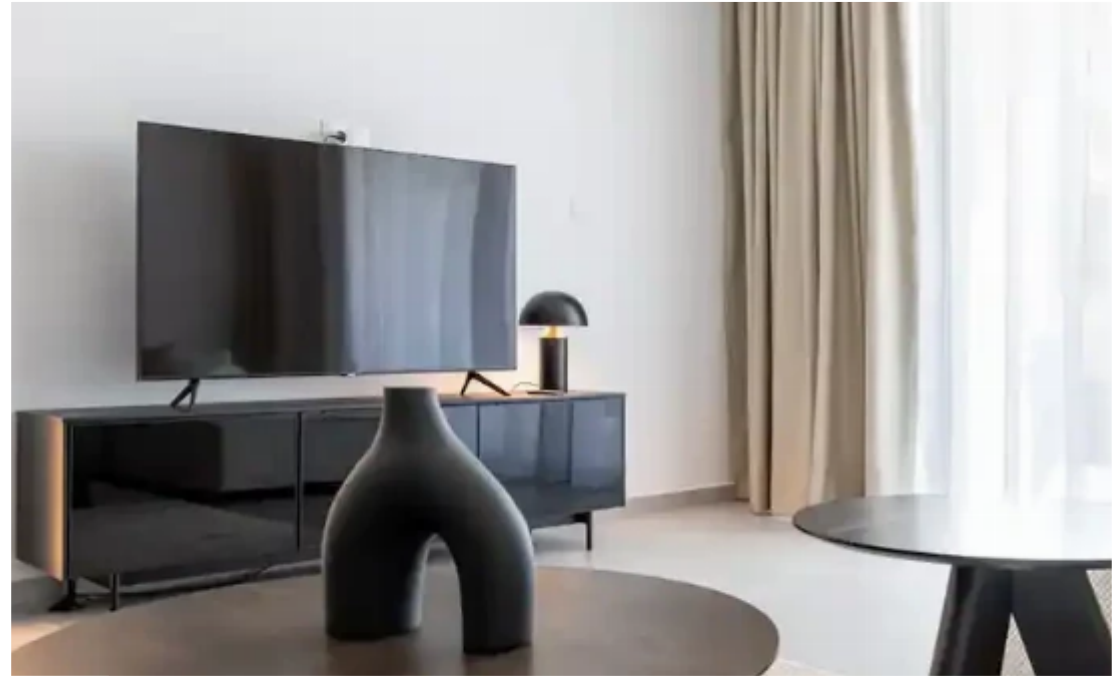

2-bedroom apartment to rent

€2.300

Limassol, Ims-School-Katholiki-3021 , Cyprus

Offered at: €2,300

Estate ID: 60477

Ref: ba5417878

NET internal area: **86**

Bathrooms: **2**

Bedrooms: **2**

Parking spaces: **Covered cars**

Available from: **2024-09-05**

Offered at: **2,300**

Type: **Apartment**

Embrace the comfort of space and modern amenities at Art Tale, our generously sized 2 bedroom apartment located in the vibrant heart of Limassol. Moving Doors is thrilled to offer a living solution that combines practicality with style, ensuring a delightful stay. Art Tale is designed to be your perfect urban retreat. Our fully serviced and equipped 2 bedroom apartment offers ample space, making it ideal for families, friends, or colleagues. Whether you're in town for business, leisure, or a bit of both, Art Tale provides a balanced living experience. Highlights: Spacious and stylish: Discover the joy of living in a spacious apartment, thoughtfully designed with modern amenities and st...