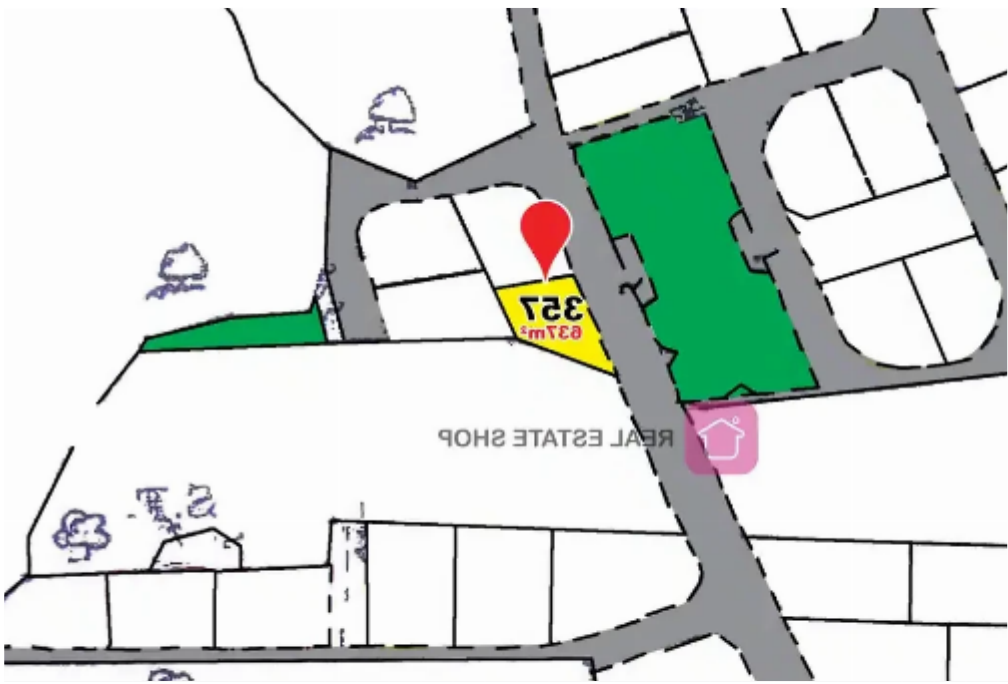

Residential land 637 m²

€102.000

Limassol, Pissouri-4607 , Cyprus

Offered at: € 102,000

Estate ID: 60620

Ref: ba5384254

Total plot's-land's area: **637 m²**

Coverage: **20 %**

Available from: **2024-09-05**

Offered at: **102,000**

Type: **Residential**

Plot 357 in Pissouri, with unobstructed sea view and has ready title deed for immediate transfer. Property & Town planning details: Size: 637 sq. m. Townplanning Zone: T3g Building Ratio: 25% Maximum Rate Coverage: 20% Height: 13.1m Floors: 3...

Estate on map: