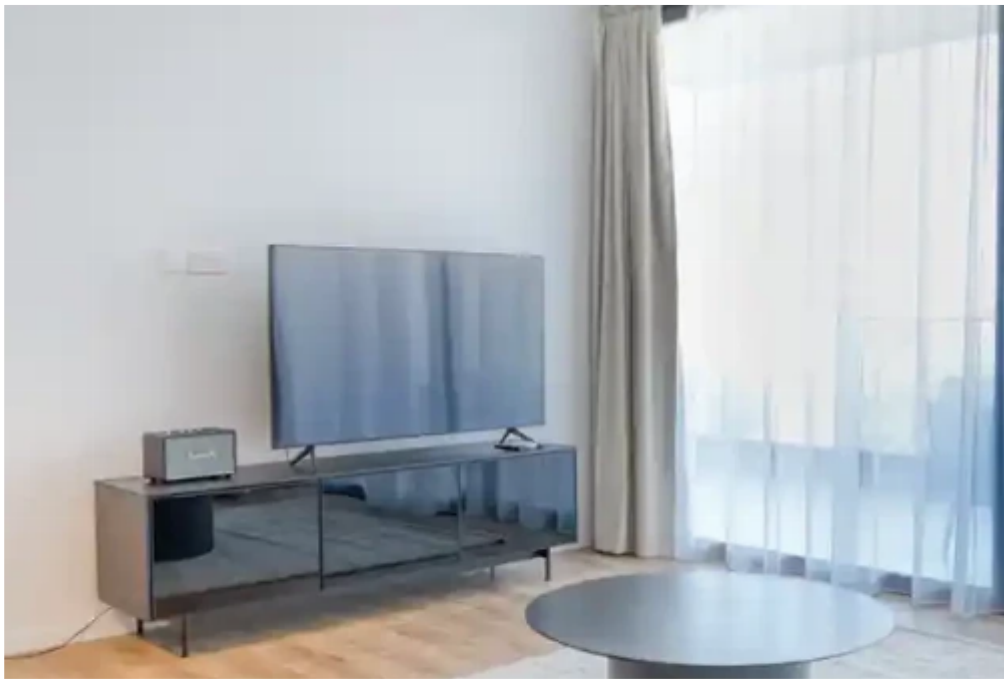

2-bedroom apartment to rent

€2.100

Limassol, Linopetra-School-Agios-Stylianos-Agios-Athanasios-4102 ,
Cyprus

Offered at: €2,100

Estate ID: 60819

Ref: ba5417881

NET internal area: **84**

Bathrooms: **2**

Bedrooms: **2**

Parking spaces: **Covered cars**

Available from: **2024-09-07**

Offered at: **2,100**

Type: **Apartment**

Embrace the comfort of space and modern amenities at Hinoki I, our generously sized 2 bedroom apartment located in the vibrant heart of Limassol. Moving Doors is thrilled to offer a living solution that combines practicality with style, ensuring a delightful stay. Hinoki I is designed to be your perfect urban retreat. Our fully serviced and equipped 2 bedroom apartment offers ample space, making it ideal for families, friends, or colleagues. Whether you're in town for business, leisure, or a bit of both, Hinoki I provides a balanced living experience. Highlights: Spacious and stylish: Discover the joy of living in a spacious apartment, thoughtfully designed with modern amenities and st...