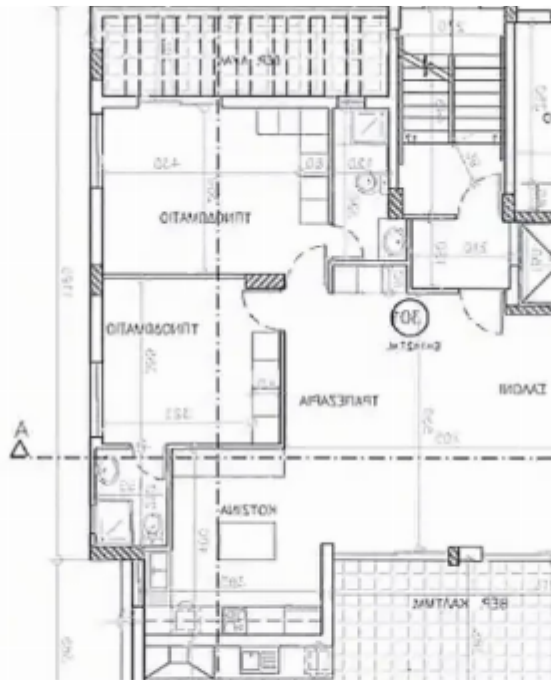

## 4-bedroom penthouse f?r s?le

**€990.000**

Limassol, Spyrou-Kyprianou-St-Potamos-Germasogeias-4042 ,  
Cyprus

**Offered at:** € 990,000

**Estate ID:** 60969

**Ref:** ba5421222

NET internal area: **144**

Bathrooms: **4**

Bedrooms: **4**

Parking spaces: **Covered cars**

Available from: **2024-09-08**

Offered at: **990,000**

Type: **Penthouse**

""""""""""This penthouse is situated in a boutique building consisting only 5 apartments, in a central but quiet neighborhood in Limassol Germasogeia area, close to all facilities like schools, supermarkets, shops, etc. This whole floor flat comes with 4 bedrooms, 3 of which are en-suites, big Veranda, bbq area, ready to move in, title deed in process."""""""""" ...