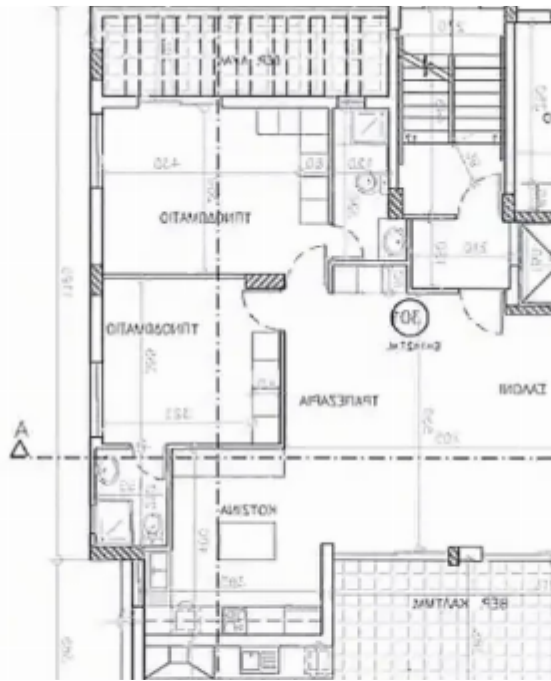

## 4-bedroom penthouse f?r s?le

**€990.000**

Limassol, Spyrou-Kyprianou-St-Potamos-Germasogeias-4042 ,  
Cyprus

**Offered at:** € 990,000

**Estate ID:** 60969

**Ref:** ba5421222

NET internal area: **144**

Bathrooms: **4**

Bedrooms: **4**

Parking spaces: **Covered cars**

Available from: **2024-09-08**

Offered at: **990,000**

Type: **Penthouse**

This penthouse is situated in a boutique building consisting only 5 apartments, in a central but quiet neighborhood in Limassol Germasogeia area, close to all facilities like schools, supermarkets, shops, etc. This whole floor flat comes with 4 bedrooms, 3 of which are en-suites, big Veranda, bbq area, ready to move in, title deed in process....