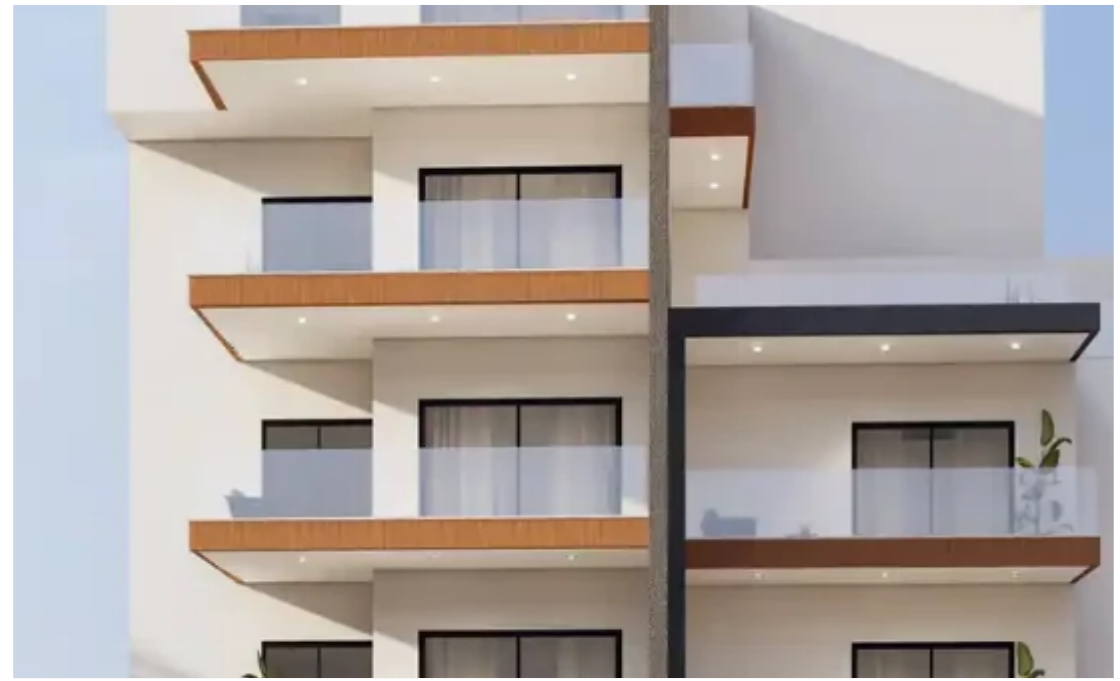

## 1-bedroom apartment f?r s?le

**€200.000**

Limassol, New-Port-Zakaki-3045 , Cyprus

**Offered at:** €200,000

**Estate ID:** 60976

**Ref:** ba5421724

NET internal area: **51**

Bathrooms: **1**

Bedrooms: **1**

Parking spaces: **Covered cars**

Available from: **2024-09-08**

Offered at: **200,000**

Type: **Apartment**

1 Bedroom Apartment In new Residential Zakaki Area - 1 bedroom - 1 bathroom - Open plan - Nearby amenities: Supermarkets, kiosks, parks, restaurants, cafes, pharmacies, schools - Easy access to the highway - Covered Veranda - Covered parking - Storage If you are interested, contact us to schedule a viewing...