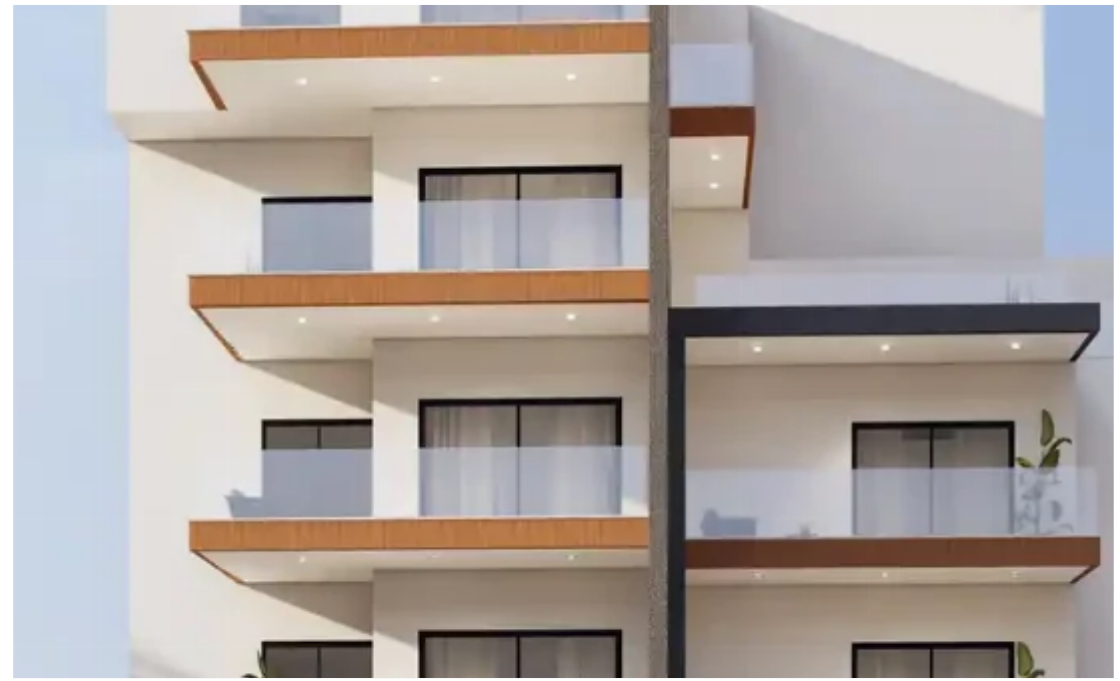

1-bedroom apartment f?r s?le

€200.000

Limassol, New-Port-Zakaki-3045 , Cyprus

Offered at: €200,000

Estate ID: 60976

Ref: ba5421724

NET internal area: **51**

Bathrooms: **1**

Bedrooms: **1**

Parking spaces: **Covered cars**

Available from: **2024-09-08**

Offered at: **200,000**

Type: **Apartment**

1 Bedroom Apartment In new Residential Zakaki Area - 1 bedroom - 1 bathroom - Open plan - Nearby amenities: Supermarkets, kiosks, parks, restaurants, cafes, pharmacies, schools - Easy access to the highway - Covered Veranda - Covered parking - Storage If you are interested, contact us to schedule a viewing...