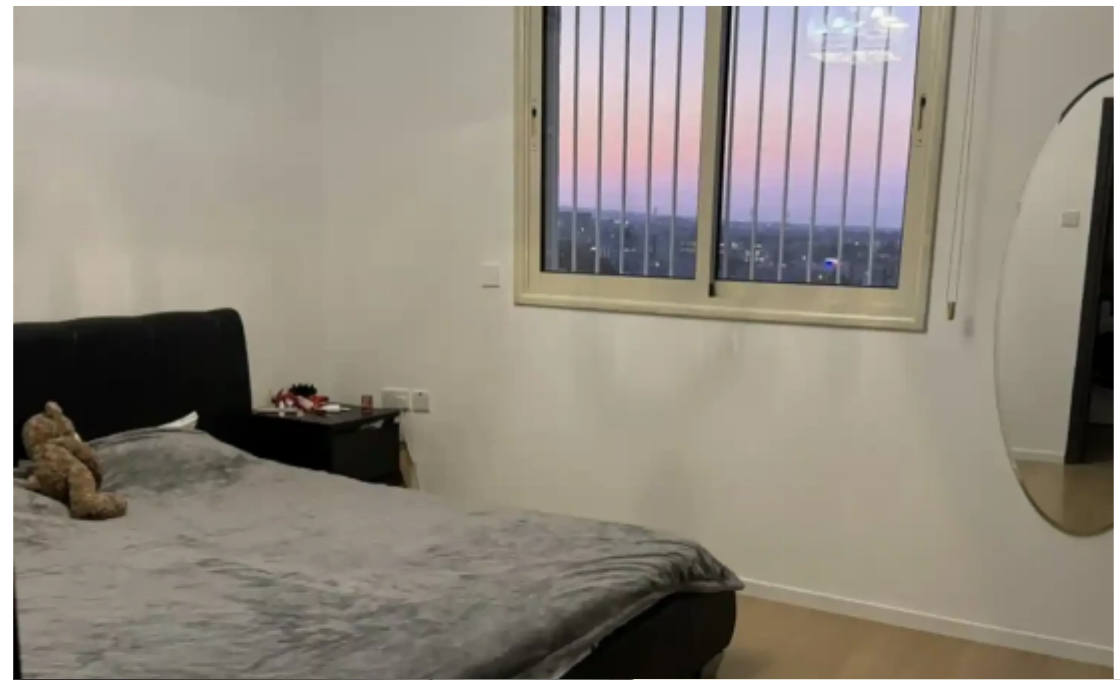

2-bedroom penthouse to rent

€1.750

Limassol, Spyrou-Kyprianou-Ave-Kapsalos-3083 , Cyprus

Offered at: € 1,750

Estate ID: 61089

Ref: ba5426309

NET internal area: **102**

Bathrooms: **2**

Bedrooms: **2**

Parking spaces: **Covered cars**

Available from: **2024-09-10**

Offered at: **1,750**

Type: **Penthouse**

""""""two-room apartment of 82 square meters for rent. airy and sunny. 1 living room-kitchen, 2 bedrooms, bathroom and guest bathroom. balcony 13 square meters facing the sea, with a view of the whole of Limassol, covered parking and storage, elevator, third floor penthouse, fully equipped and furnished. air conditioning in all areas. ready for delivery 01.11.2024."""""" ...