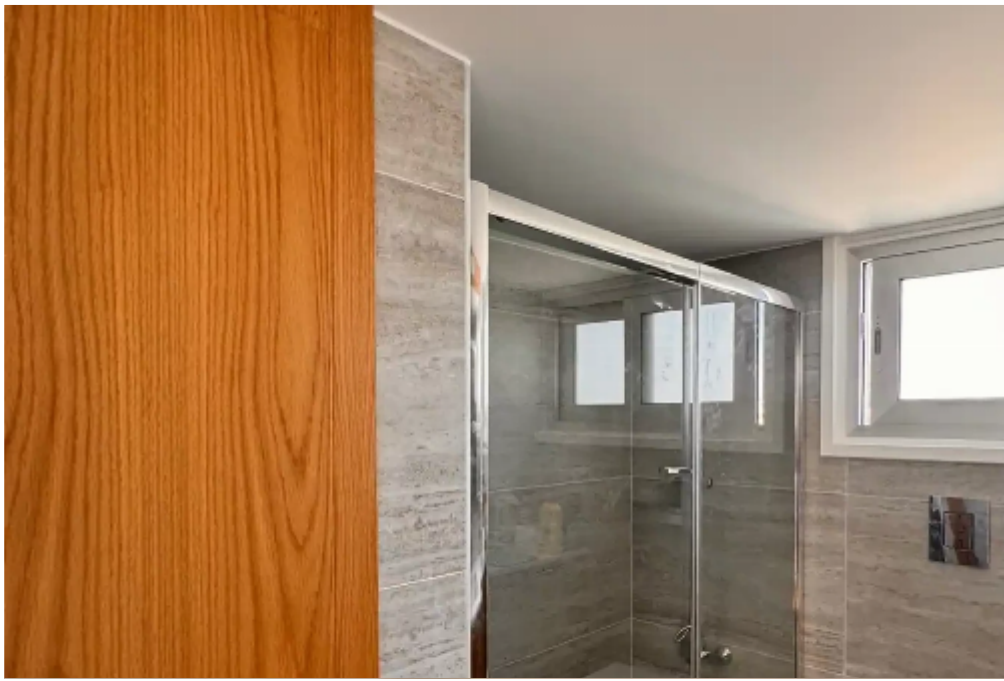

3-bedroom apartment to rent

€2.200

Limassol, Spyrou-Kyprianou-Ave-Kapsalos-3083 , Cyprus

Offered at: €2,000

Estate ID: 61131

Ref: ba5424863

NET internal area: **150**

Bathrooms: **1**

Bedrooms: **3**

Parking spaces: **Uncovered cars**

Available from: **2024-09-10**

Offered at: **2,000**

Type: **Apartment**

""""Renovated 3 bedroom apartment in a great location in Mesa Geitonia Area walking distance to all amenities and very easy access to the main road.The apartment consists of separate kitchen, spacious living room, guest toilet and 3 bedrooms and 1 bathroom. • 3 bedrooms • 1 bathroom and guest toilet • separate kitchen • spacious living room and dining area • fully furnished with all the electrical appliances""""...