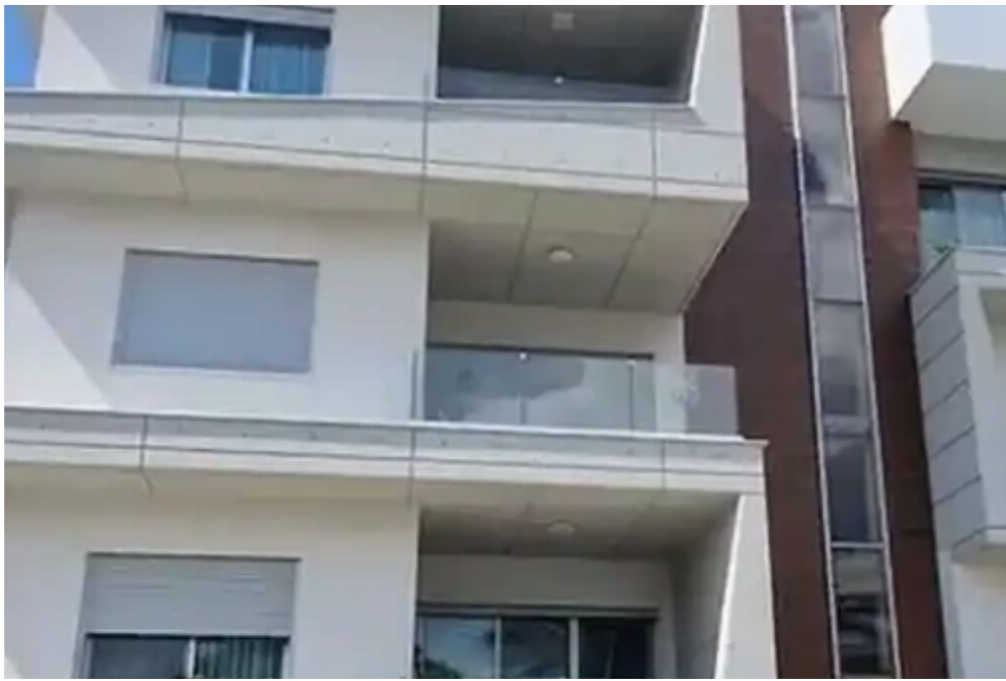

2-bedroom apartment to rent

€1.600

Limassol, Alexandrou-Ypsilanti-St-Ypsonas-4191 , Cyprus

Offered at: € 1,600

Estate ID: 61175

Ref: ba5427255

NET internal area: **110**

Bathrooms: **2**

Bedrooms: **2**

Parking spaces: **Covered cars**

Available from: **2024-09-11**

Offered at: **1,600**

Type: **Apartment**

""""""2 Bedroom apartment for rent .Furnished luxury new flat for rent in a quiet green area in Limassol, Ypsonas - close to Agios Savvas Church/ DHL with easy access to the highway. The property is ready to move in, and its 5 minutes from Alpha Mega Stadium and 15 minutes from Heritage and The Island schools. It's only a couple of minutes from Supermarkets, Pharmacies, Bakery and kiosk and other convenient stores. ?Energy Efficiency Class A-including solar panels. ?Security Door with Video Phone system. ?The kitchen is equipped with appliances and washing machine. ?Double glazing with energy glasses and electric shutters. ?Master bedroom with en-suite shower and WC. ?Ext...