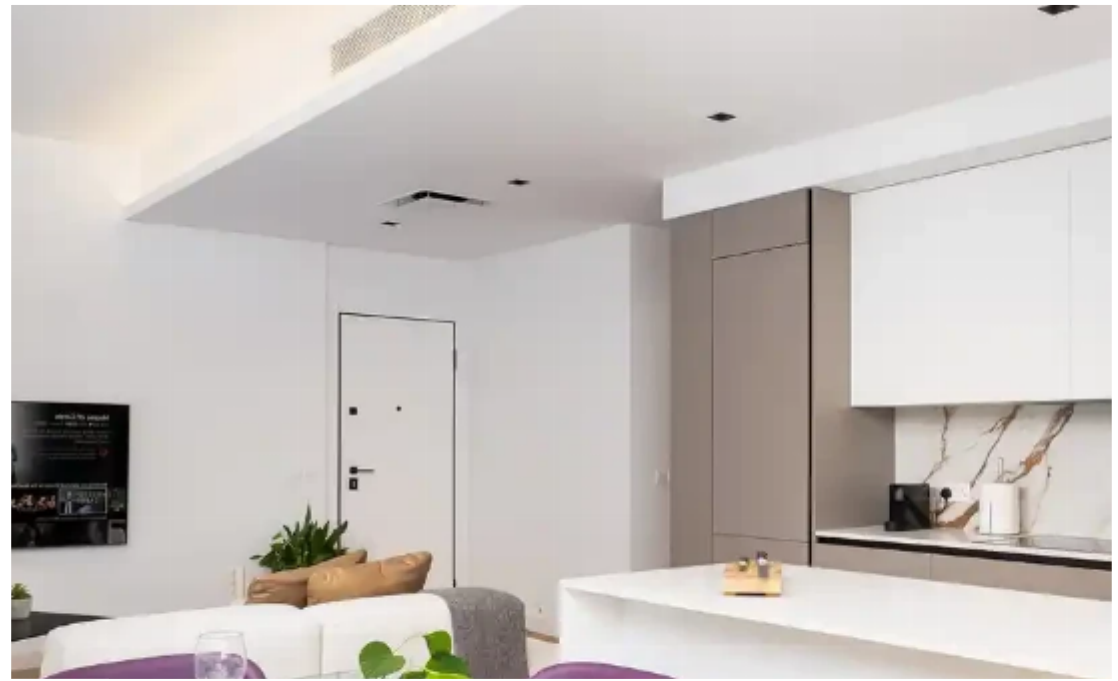

## 3-bedroom apartment to rent

**€3.000**

Limassol, Panthea-Mesa-Geitonia-4007 , Cyprus

**Offered at:** €3,000

**Estate ID:** 61187

**Ref:** ba5427127

NET internal area: **160**

Bathrooms: **3**

Bedrooms: **3**

Parking spaces: **Covered cars**

Available from: **2024-09-11**

Offered at: **3,000**

Type: **Apartment**

.....This apartment at Barbican Exclusive, is a new spacious, airy, and sunny 3-bedroom apartment in a very quiet area, close of the centre of Limassol. The flat is fully furnished with open plan kitchen, large dining area, living area, high ceilings and a private storage room. All electrical appliances are included in the flat such as washing machine, dishwasher, clothes dryer, fridge, electrical hob, oven and electrical wall heaters. The flat also includes fully air-condition split units in the Living and kitchen area as well as in every bedroom. It comes with a large covered furnished veranda.

The apartment enjoys 110 m2 indoor space and 30 m2 covered veranda at the back side of t...