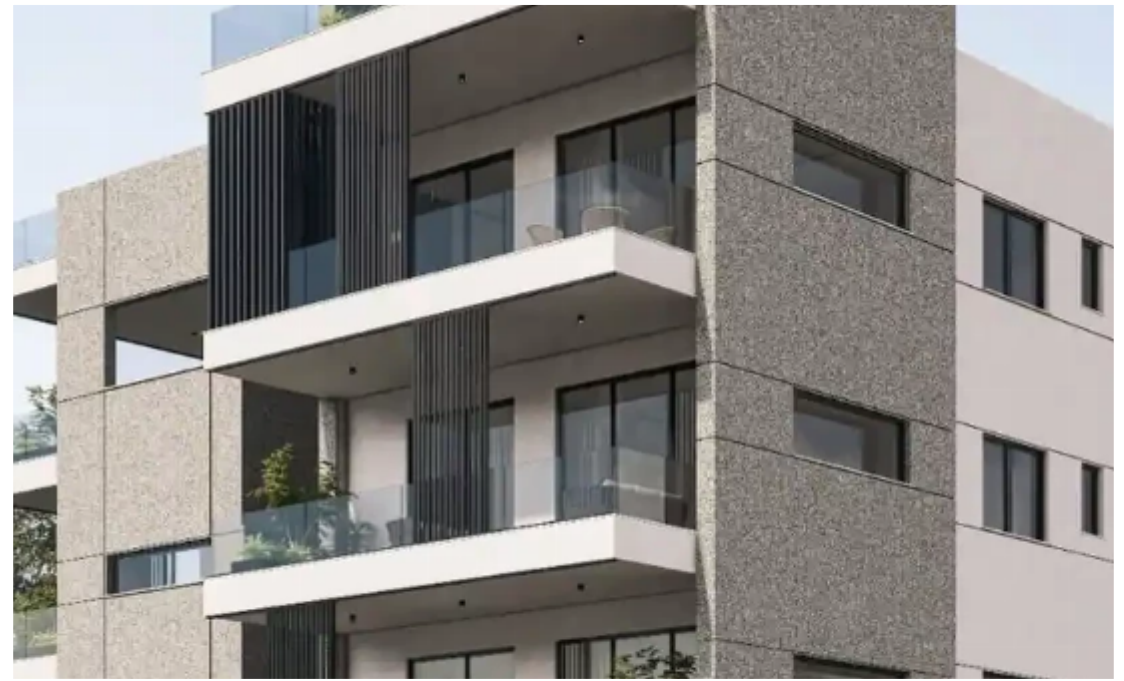

## 2-bedroom apartment f?r s?le

**€260.000**

Limassol, Alexandrou-Ypsilanti-St-Ypsonas-4191 , Cyprus

**Offered at:** € 260,000

**Estate ID:** 61226

**Ref:** ba5426657

NET internal area: **82**

Bathrooms: **2**

Bedrooms: **2**

Parking spaces: **Covered cars**

Available from: **2024-09-11**

Offered at: **260,000**

Type: **Apartment**

....."Two-bedroom apartment"....."