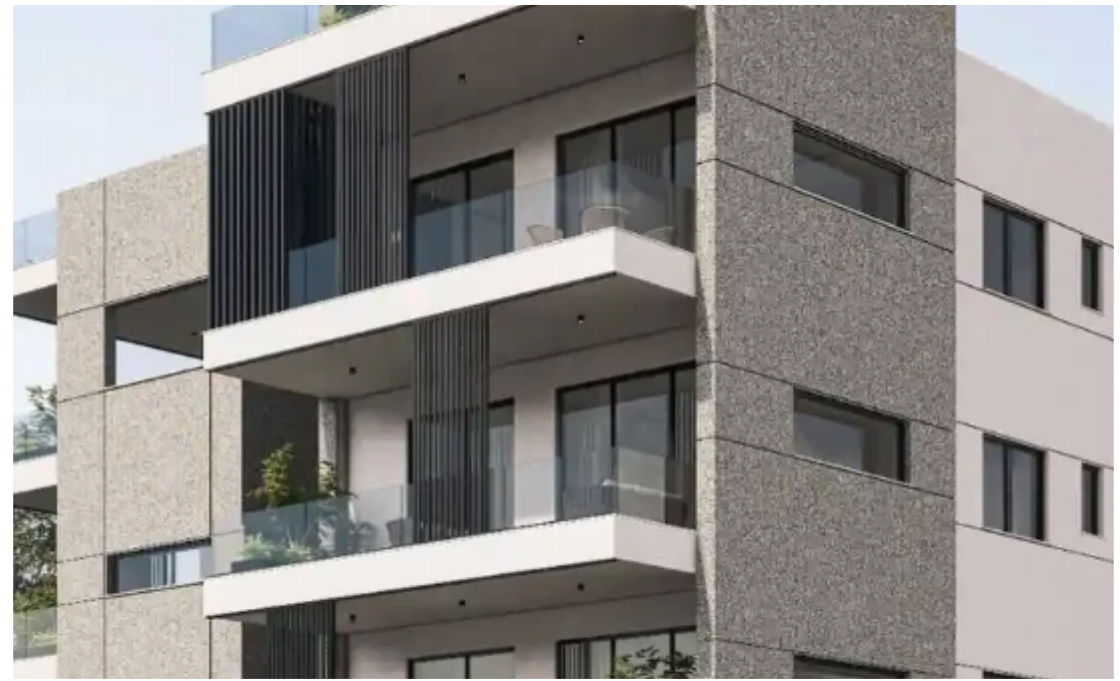

2-bedroom apartment f?r s?le

€260.000

Limassol, Alexandrou-Ypsilanti-St-Ypsonas-4191 , Cyprus

Offered at: € 260,000

Estate ID: 61226

Ref: ba5426657

NET internal area: **82**

Bathrooms: **2**

Bedrooms: **2**

Parking spaces: **Covered cars**

Available from: **2024-09-11**

Offered at: **260,000**

Type: **Apartment**

Two-bedroom apartment...

Estate on map: