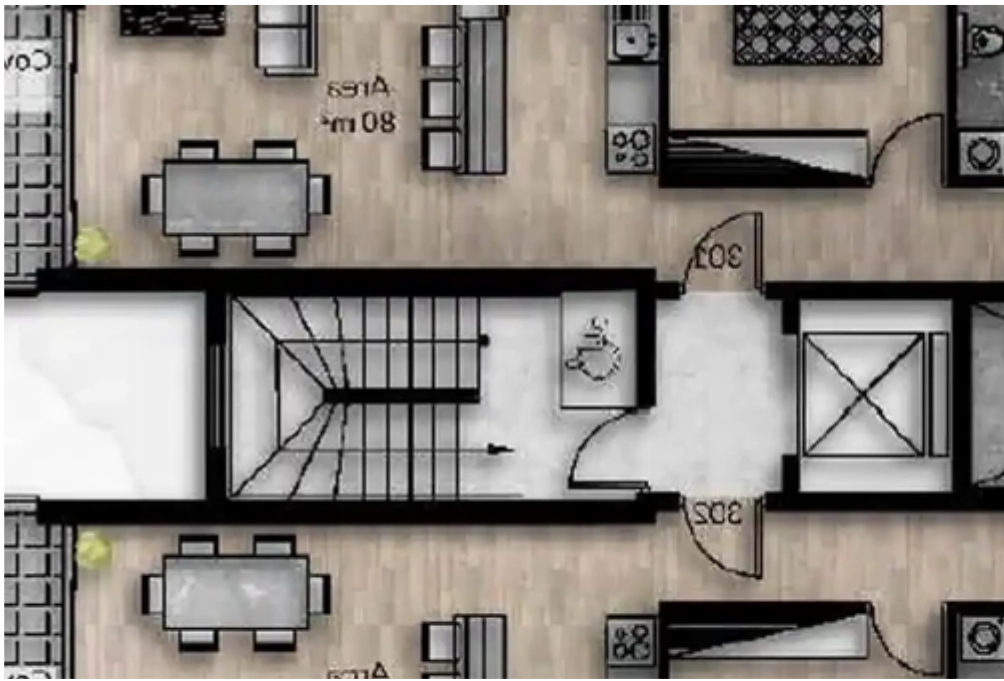

## 2-bedroom penthouse for sale

**€310.000**

Limassol, Lidl-Papantoniou-Store-Ypsonas-4187 , Cyprus

**Offered at:** €310,000

**Estate ID:** 61231

**Ref:** ba5425098

NET internal area: **80**

Bathrooms: **2**

Bedrooms: **2**

Parking spaces: **Covered cars**

Available from: **2024-09-11**

Offered at: **310,000**

Type: **Penthouse**

2 bedroom Penthouse in a quiet Residential Area of Ypsonas - 2 bedroom - 2 bathroom - 52 m2 Roof Garden With Private Pool - Open plan - Nearby amenities: Supermarkets, kiosks, cafes, pharmacies, schools - Easy access to the highway - Spacious rooms and covered balconies - Covered parking - Storage If you are interested, contact us to schedule a viewing...