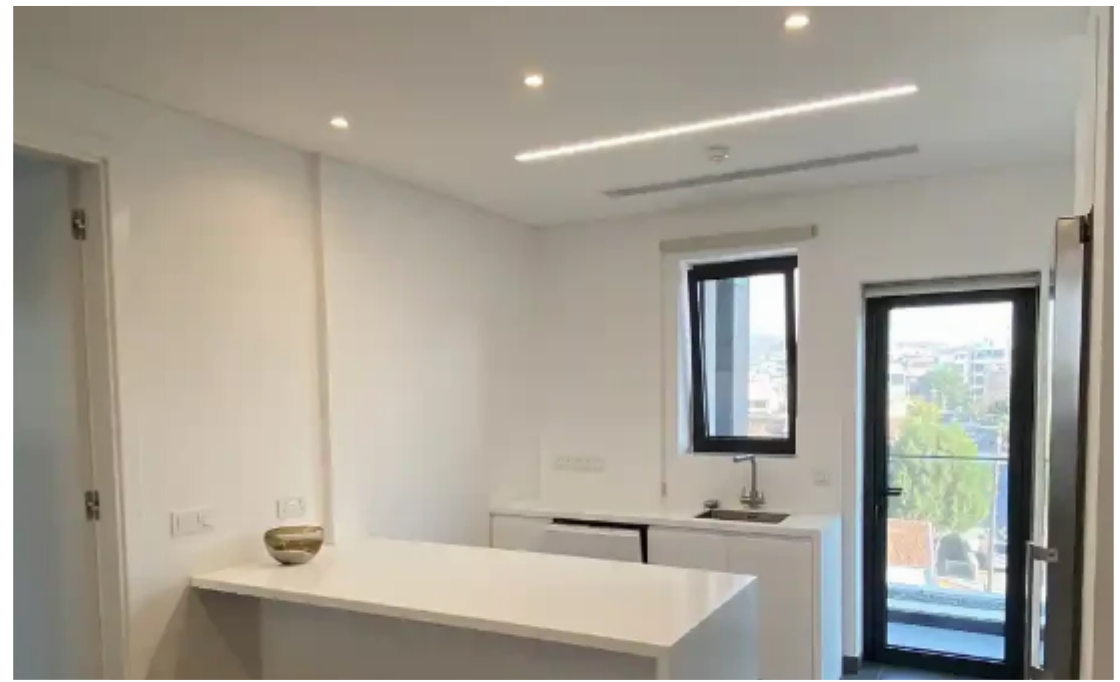

2-bedroom apartment f?r s?le

€450.000

Limassol, Grigori-Afxentiou-Timou-Prodromou-Mesa-Geitonia-4003 ,
Cyprus

Offered at: € 450,000

Estate ID: 61234

Ref: ba5424920

NET internal area: **87**

Bathrooms: **2**

Bedrooms: **2**

Parking spaces: **Covered cars**

Available from: **2024-09-11**

Offered at: **450,000**

Type: **Apartment**

""""""2 bedroom apartment in a quiet Residential Area of Chalkoutsa, Mesa Geitonia - 2 bedroom - 2 bathroom - Open plan - Dead-end Road - Quiet Area - Nearby amenities: Supermarkets, kiosks, restaurants, cafes, pharmacies, schools - Easy access to the highway - Spacious rooms and covered balconies - Covered parking - Storage - No VAT If you are interested, contact us to schedule a viewing""""""...