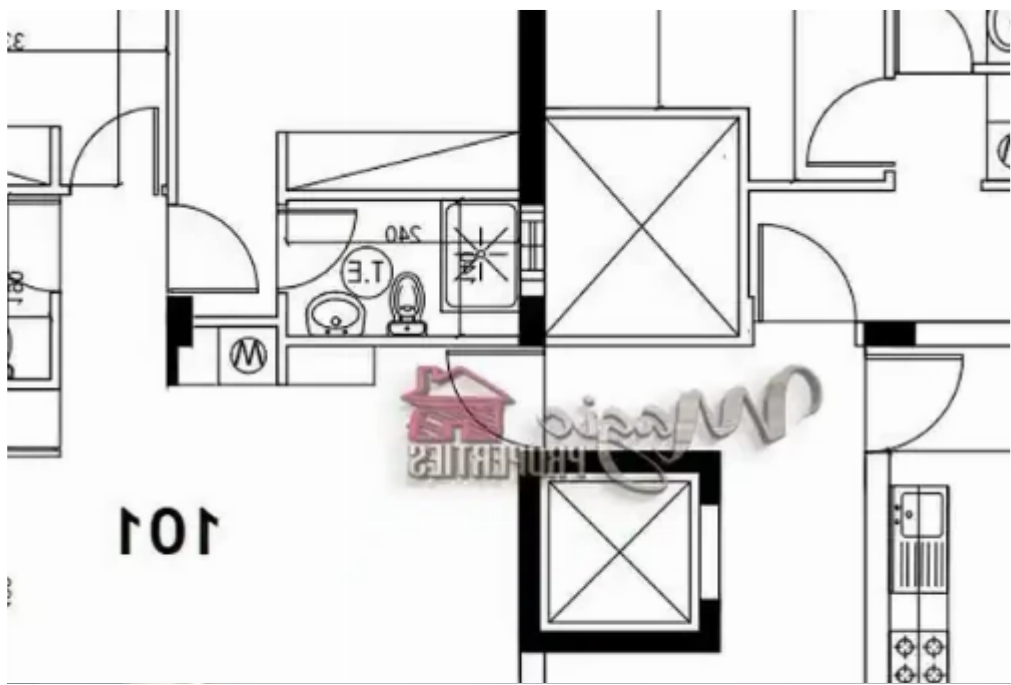

2-bedroom apartment f?r s?le

Limassol, Ayiou-Neophytou-School-Ikea-Makarios-Iii-Kato-Polemida-4155 , Cyprus

Offered at: € 255,000

Estate ID: 61255

Ref: ba5426489

Bedrooms: **2**

Parking spaces: **No cars**

Available from: **2024-09-11**

Offered at: **255,000**

Type: **Apartment**

""""""""Two bedroom design flat in a unique building, project just started, great location with easy access to town & highway near all amenities, well-studied plan with spacious living room and dining/kitchen, large bedrooms, en suite bathroom, huge veranda, modern materials. 3d images for advertising purposes but can apply with extra cost. Delivery Date: December 2024 PRICE:255,000+VAT""""""""...