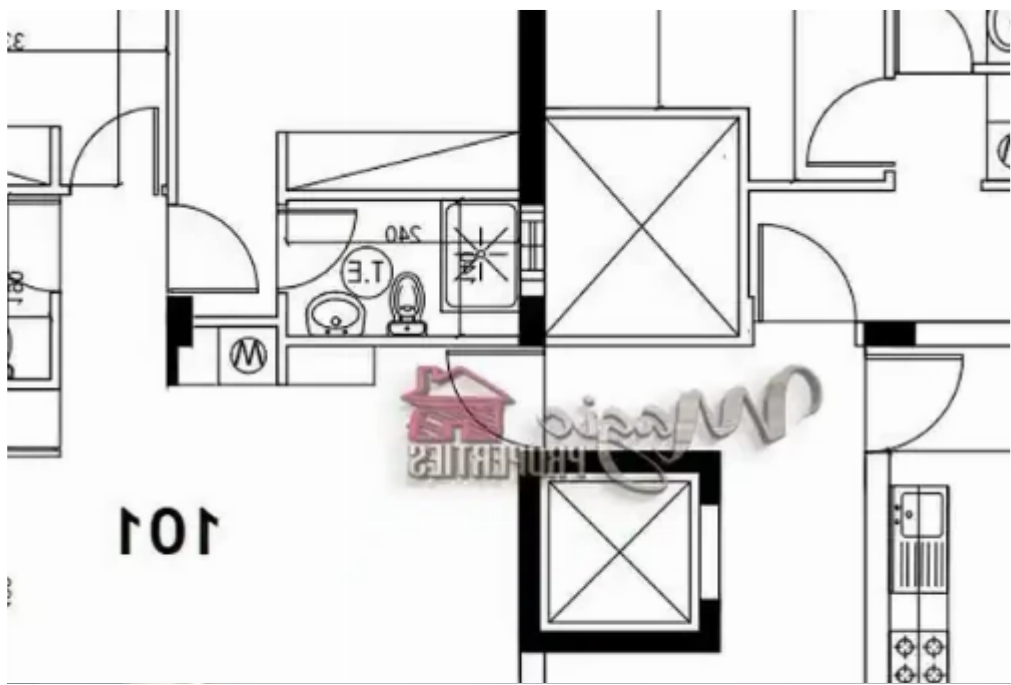

## 2-bedroom apartment f?r s?le

**€255.000**

Limassol, Ayiou-Neophytou-School-Ikea-Makarios-Iii-Kato-Polemida-4155 , Cyprus

**Offered at:** € 255,000

**Estate ID:** 61255

**Ref:** ba5426489

NET internal area: **80**

Bedrooms: **2**

Parking spaces: **No cars**

Available from: **2024-09-11**

Offered at: **255,000**

Type: **Apartment**

""""""""Two bedroom design flat in a unique building, project just started, great location with easy access to town & highway near all amenities, well-studied plan with spacious living room and dining/kitchen, large bedrooms, en suite bathroom, huge veranda, modern materials. 3d images for advertising purposes but can apply with extra cost. Delivery Date: December 2024 PRICE:255,000+VAT""""""""...