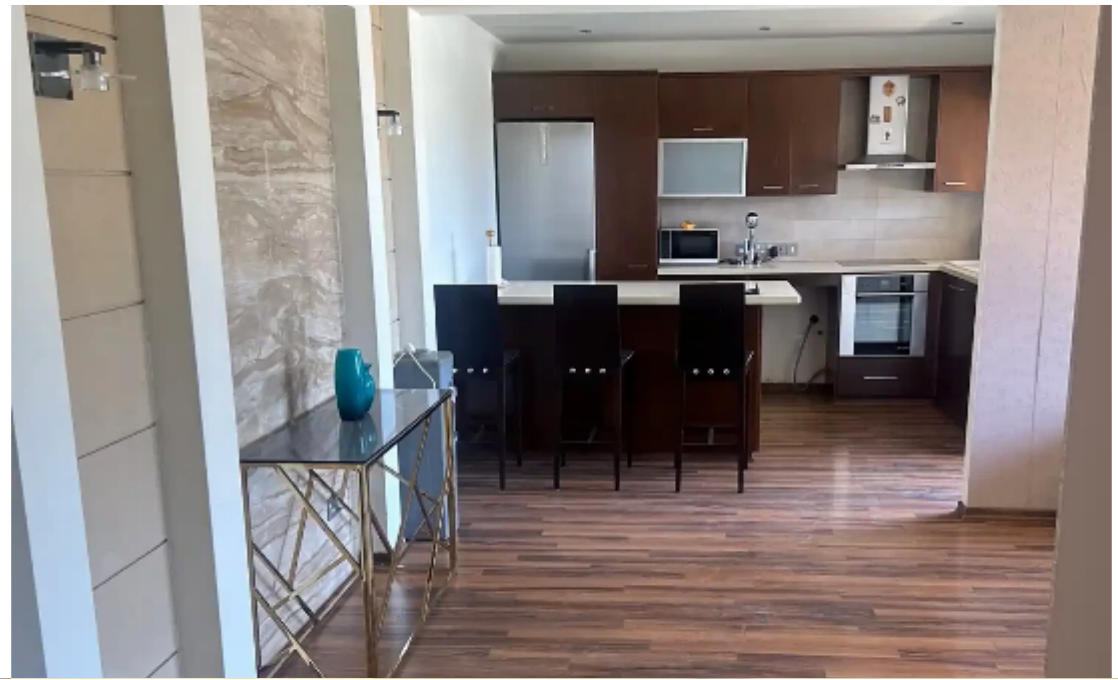

## 3-bedroom apartment to rent

**€1.800**

Limassol, Panthea-Mesa-Geitonia-4007 , Cyprus

**Offered at:** €2,000

**Estate ID:** 61281

**Ref:** ba5430039

NET internal area: **114**

Bathrooms: **3**

Bedrooms: **3**

Parking spaces: **Covered cars**

Available from: **2024-09-12**

Offered at: **2,000**

Type: **Apartment**

....."3 bedroom apartment Panthea area 2 bathrooms / 1 en suit 1 guest toilet 114 sqm Covered parking Storage room"....."