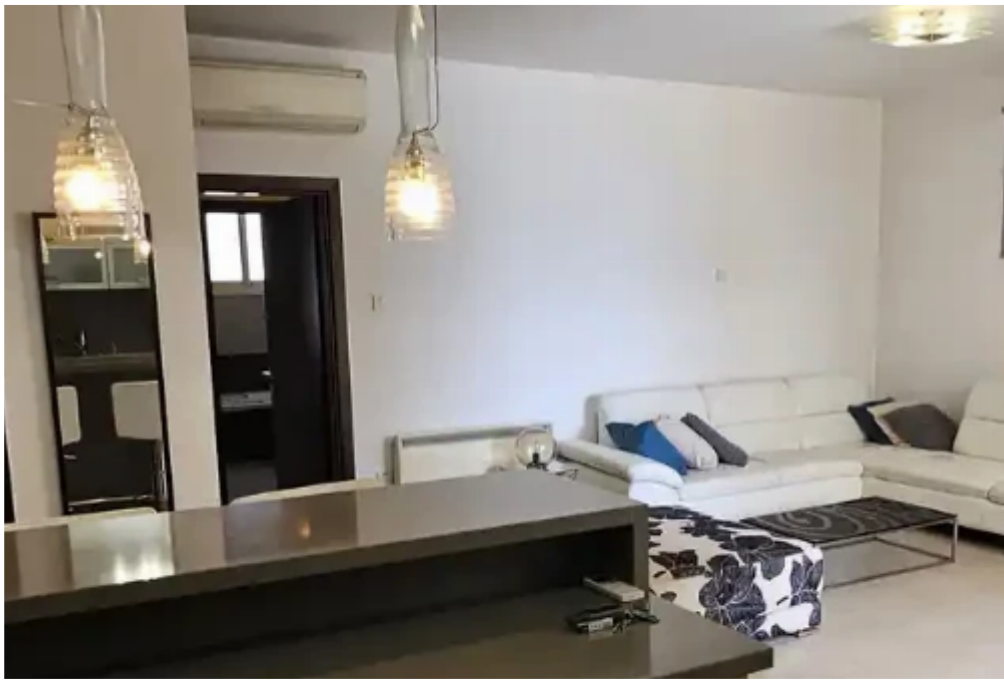

## 2-bedroom apartment to rent

**€1.850**

Limassol, Mediterranean-Hospital-Agia-Phyla-Agia-Fylaxis-3117 ,  
Cyprus

**Offered at:** € 1,850

**Estate ID:** 61400

**Ref:** ba5432126

NET internal area: **115**

Bathrooms: **2**

Bedrooms: **2**

Parking spaces: **Covered cars**

Available from: **2024-09-13**

Offered at: **1,850**

Type: **Apartment**

.....2-Bedroom Luxury Apartment Step into a world of elegance and comfort with our stunning 2-bedroom luxury apartment, where contemporary design meets serene living. This fully equipped residence offers everything you need for a lavish lifestyle, featuring spacious interiors adorned with high-end finishes and modern conveniences. Key Features: Spacious Living Areas: Enjoy a beautifully designed open-plan layout that seamlessly connects the living, dining, and kitchen spaces, perfect for entertaining guests or enjoying quiet evenings at home. Designer Kitchen: Cook in style with state-of-the-art appliances, stylish cabinetry, and ample counter space that will inspire your culinary...