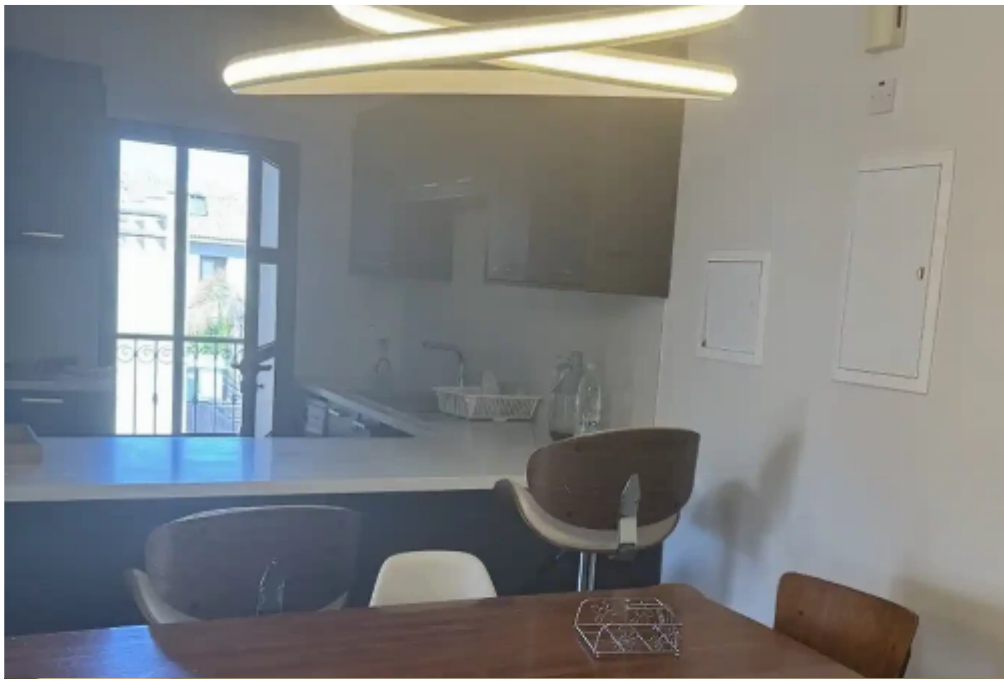

## 2-bedroom apartment to rent

**€1.400**

Limassol, Apos-Loukas-Kolossi-4632 , Cyprus

**Offered at:** € 1,300

**Estate ID:** 61403

**Ref:** ba5432161

NET internal area: **80**

Bathrooms: **1**

Bedrooms: **2**

Parking spaces: **Covered cars**

Available from: **2024-09-13**

Offered at: **1,300**

Type: **Apartment**

.....2-bedroom apartment available for rent in Limassol, Kolossi area. The apartment is 80 sq.m, located on the 2nd floor, and features 2 bedrooms, 1 bathroom, an 8 sq.m balcony, and a 50 sq.m rooftop terrace. Includes two covered parking spaces and a storage room. Rental price is €1400 per month, with one deposit. For more information or to schedule a viewing please call Anna.....