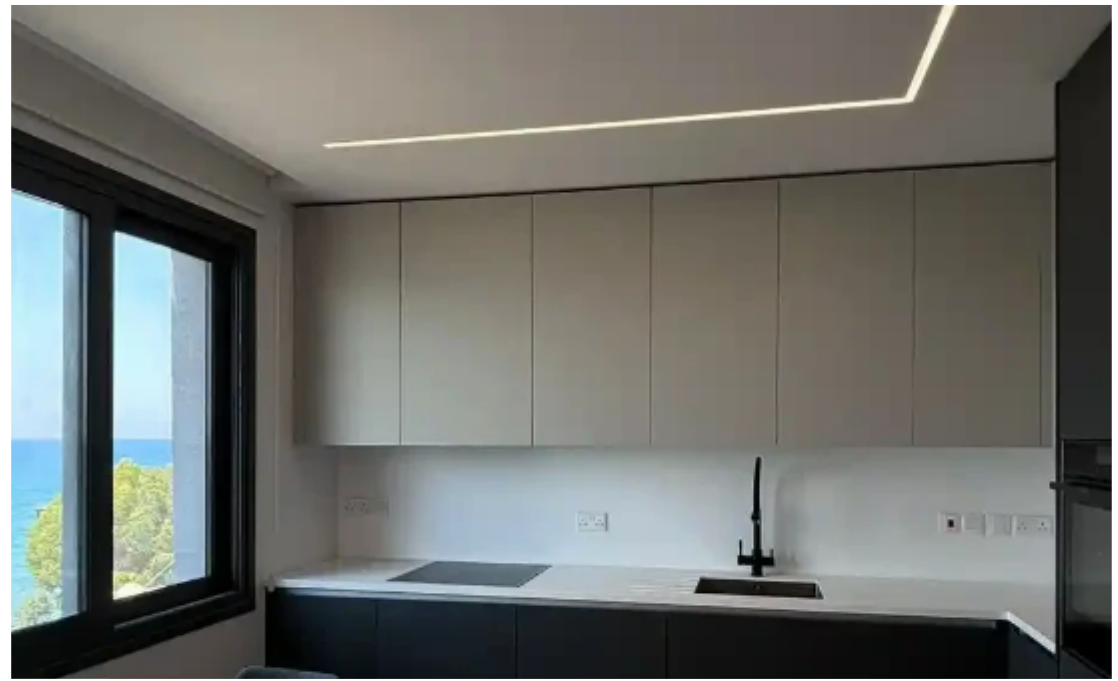

2-bedroom apartment to rent

€2.500

Limassol, Enaerios-Neapoli-3105 , Cyprus

Offered at: €2,500

Estate ID: 61405

Ref: ba5432275

NET internal area: **90**

Bathrooms: **1**

Bedrooms: **2**

Available from: **2024-09-13**

Offered at: **2,500**

Type: **Apartment**

..... Available for Rent Renovated Building and Apartment Opposite the Beach -80 sqm + Veranda - fully Furnished - Double Glazed -A/C in all rooms..... ..