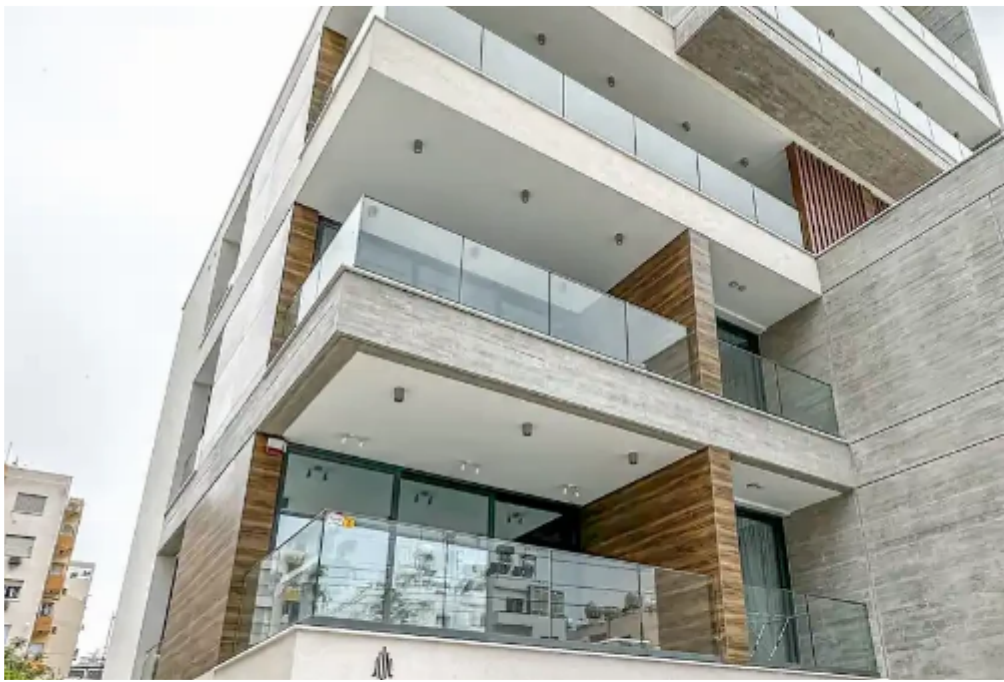

## 2-bedroom apartment to rent

**€2.350**

Limassol, Olympic-Residence-World-Trade-Center-Era-Neapoli-3107  
, Cyprus

**Offered at:** €2,350

**Estate ID:** 61447

**Ref:** ba5431305

NET internal area: **92**

Bathrooms: **2**

Bedrooms: **2**

Parking spaces: **Covered cars**

Available from: **2024-09-13**

Offered at: **2,350**

Type: **Apartment**

\*\*\*\*\*2 bedroom apartment in Niapolis Near the Sea and Alfa Mega supermarket 2 bathroom 2 balcony VRV system and water pressure Pets friendly  
NO AGENTS Please !!!!\*\*\*\*\*...