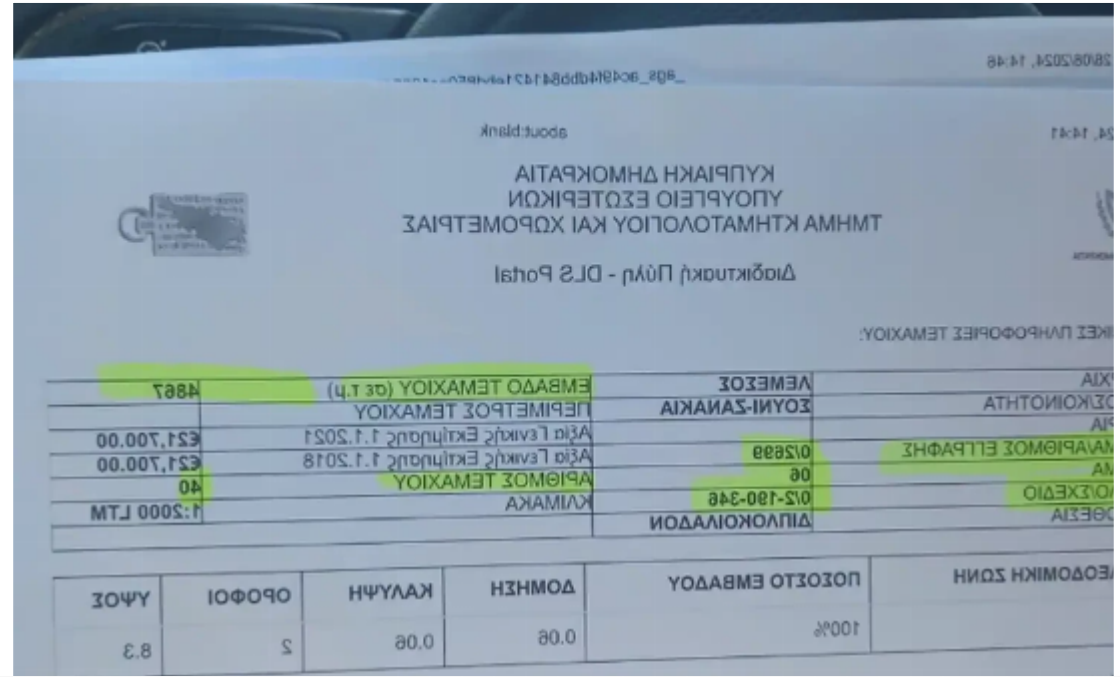

Agricultural land 6000 m²

€32.000

Limassol, Souni-4717 , Cyprus

Offered at: €26,000

Estate ID: 61490

Ref: ba5430340

Total plot's-land's area: **6000 m²**

Density: **6 %**

Available from: **2024-09-13**

Offered at: **26,000**

Type: **Agricultural**

6000m2 land in souni...

Estate on map: