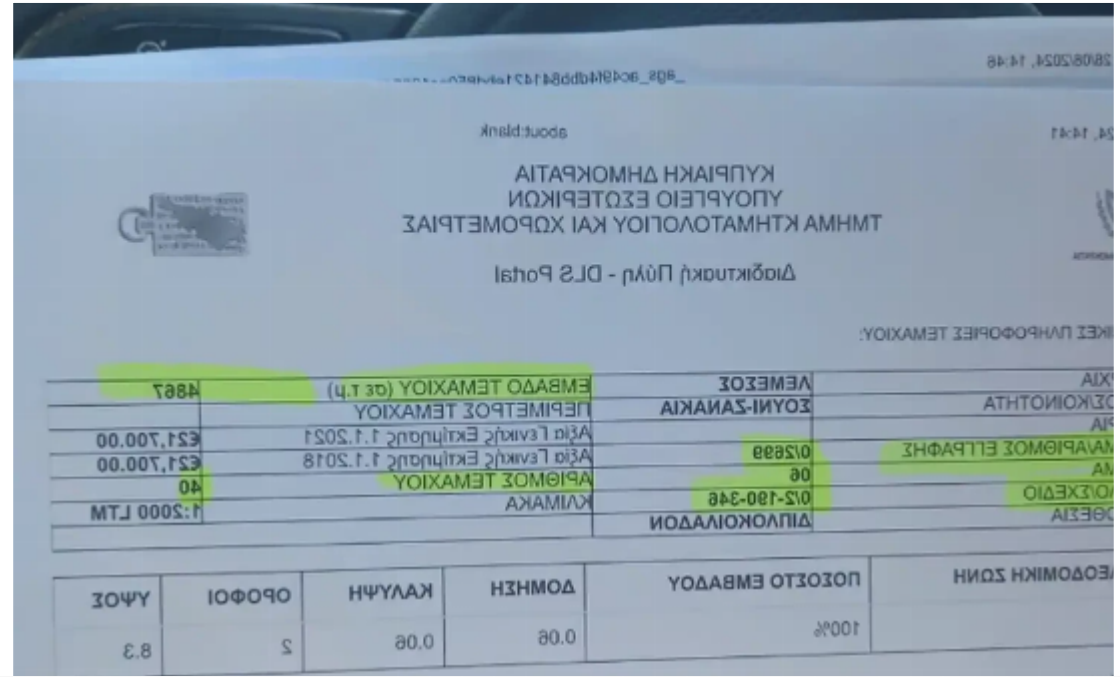

Agricultural land 6000 m²

€32.000

Limassol, Souni-4717 , Cyprus

Offered at: €26,000

Estate ID: 61490

Ref: ba5430340

Total plot's-land's area: **6000 m²**

Density: **6 %**

Available from: **2024-09-13**

Offered at: **26,000**

Type: **Agricultural**

""6000m2 land in souni""...

Estate on map: