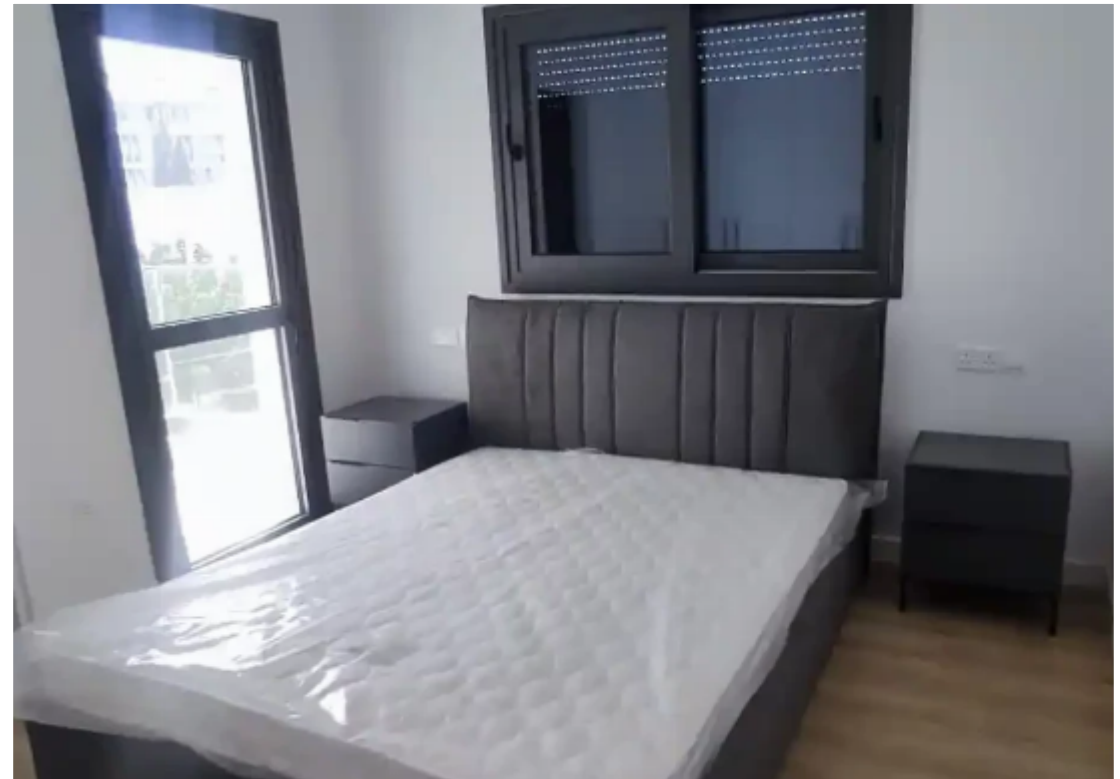

2-bedroom apartment to rent

€2.000

Limassol, Super-Home-Center-Timou-Prodromou-Mesa-Geitonia-4004 , Cyprus

Offered at: €2,000

Estate ID: 61549

Ref: ba5433876

NET internal area: **100**

Bathrooms: **2**

Bedrooms: **2**

Parking spaces: **Covered cars**

Available from: **2024-09-14**

Offered at: **2,000**

Type: **Apartment**

""""""""""Available a brand new, fully furnished 2-bedroom apartments for Rent This modern 85 sqm apartment features an open-plan kitchen, dining area, and living room, with a covered balcony of 15 sqm. It includes all electric appliances, air conditioning in all rooms, solar panels, a pressure pump, and a storage room. Covered parking for 1 car is also available. Located in a quiet neighborhood with easy access to the highway and all essential amenities. """""""""" ...