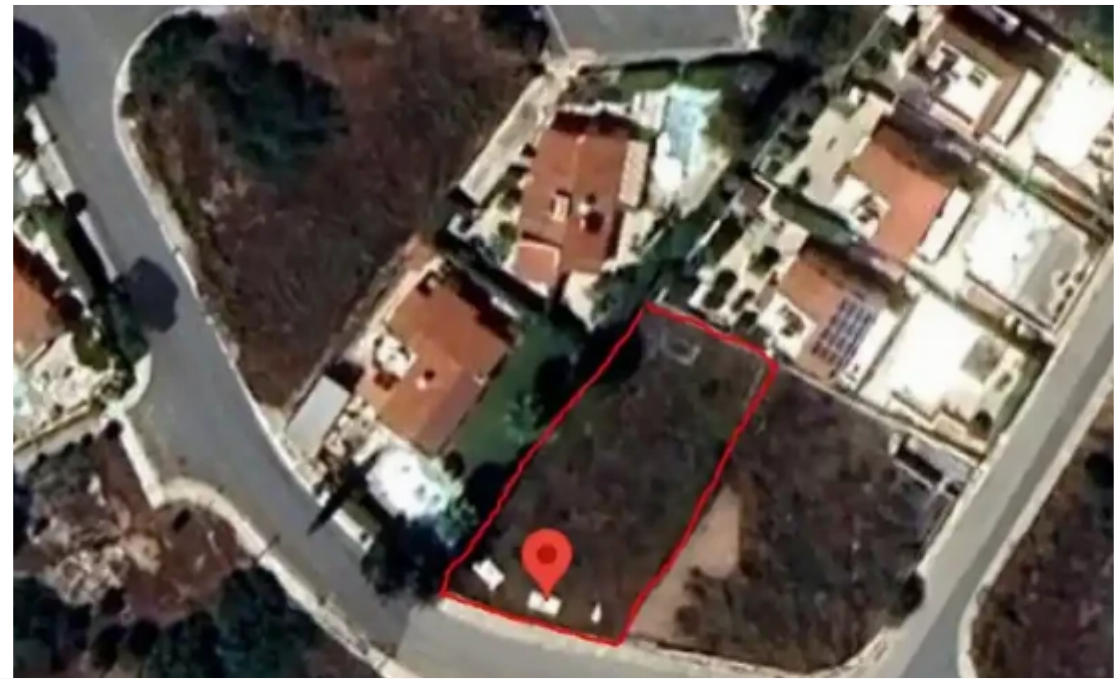

Residential land 663 m²

€150.000

Paphos, Tala-Kamares-8577 , Cyprus

Offered at: € 150,000

Estate ID: 61591

Ref: ba5431693

Total plot's-land's area: **663 m²**

Available from: **2024-09-14**

Offered at: **150,000**

Type: **Residential**

Plot for Sale Price: 150,000 Euros + VAT Location: Tala , Paphos Main Features: Land area: 663 m2 (whole share) Max height in meters: 10 Max number of floors : 2 Building Coefficient: 30%...