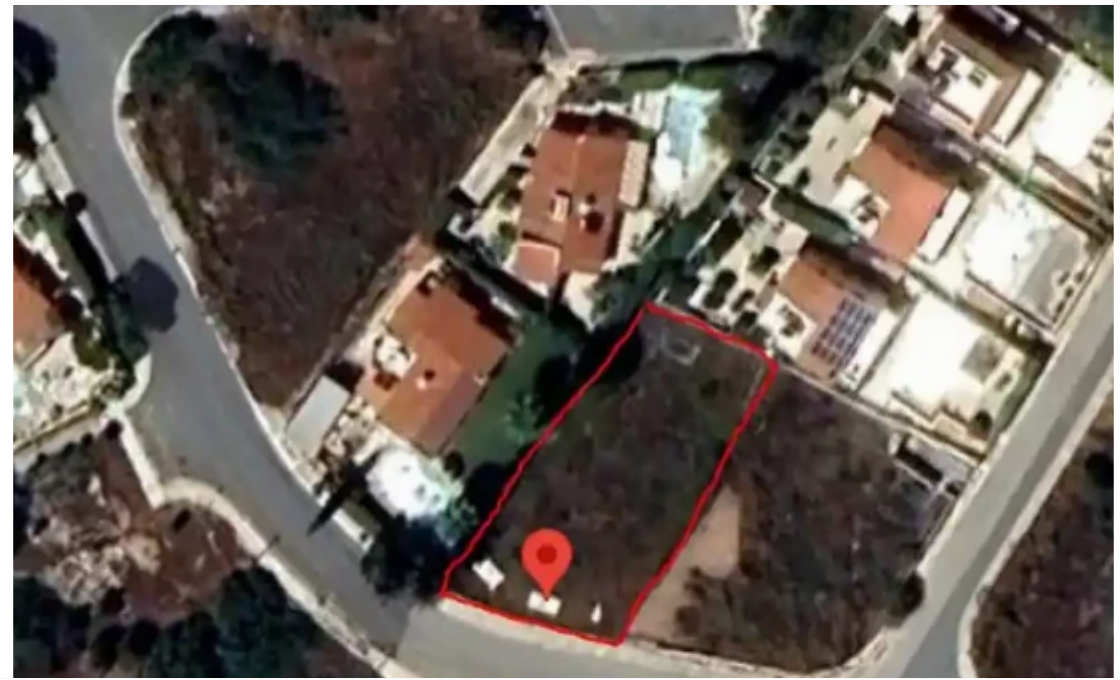

**Residential land 663 m<sup>2</sup>**

**€150.000**

Paphos, Tala-Kamares-8577 , Cyprus

**Offered at:** € 150,000

**Estate ID:** 61591

**Ref:** ba5431693

Total plot's-land's area: **663 m<sup>2</sup>**

Available from: **2024-09-14**

Offered at: **150,000**

Type: **Residential**

Plot for Sale Price: 150,000 Euros + VAT Location: Tala , Paphos Main Features: Land area: 663 m2 (whole share) Max height in meters: 10 Max number of floors : 2 Building Coefficient: 30%...

## Estate on map:

image not found or type unknown