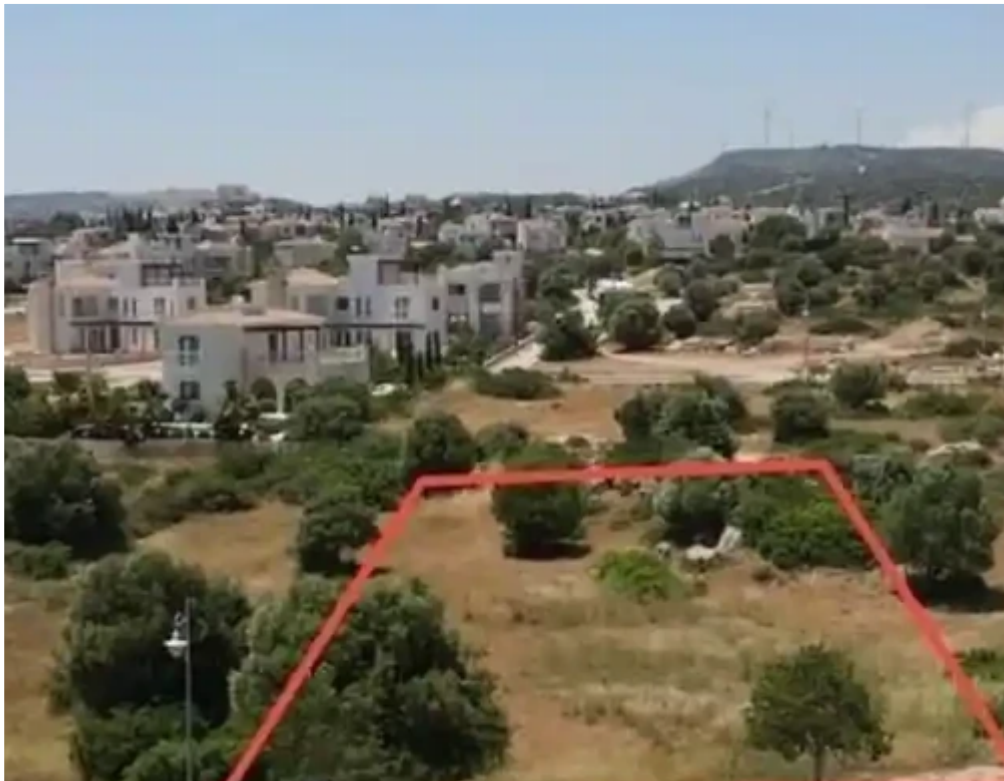

Residential land 1000 m²

€190.000

Paphos, Kouklia-Afrodite-Hills-Pafou-8500 , Cyprus

Offered at: € 190,000

Estate ID: 61672

Ref: ba5433893

Total plot's-land's area: **1000 m²**

Coverage: **15 %**

Density: **20 %**

Available from: **2024-09-15**

Offered at: **190,000**

Type: **Residential**

Residential plot for sale, NO VAT in Kouklia "Venus Rock - Secret Valley", Paphos. Quiet street, 15 minutes into central Paphos and 30 minutes to Limassol. With its attractive natural environment, the Petra tou Romiou site, the archaeological discoveries of the area, the proximity to Aphrodite Hills Resort and the elevated views of the sea, Kouklia is a sought after location. The land area is 1,000m² and the plot offers unobstructed sea views. Building Density: 20% Coverasge Factor: 15% Max Floors: 2 Max Height 8.3m. No VAT is applicable."....."