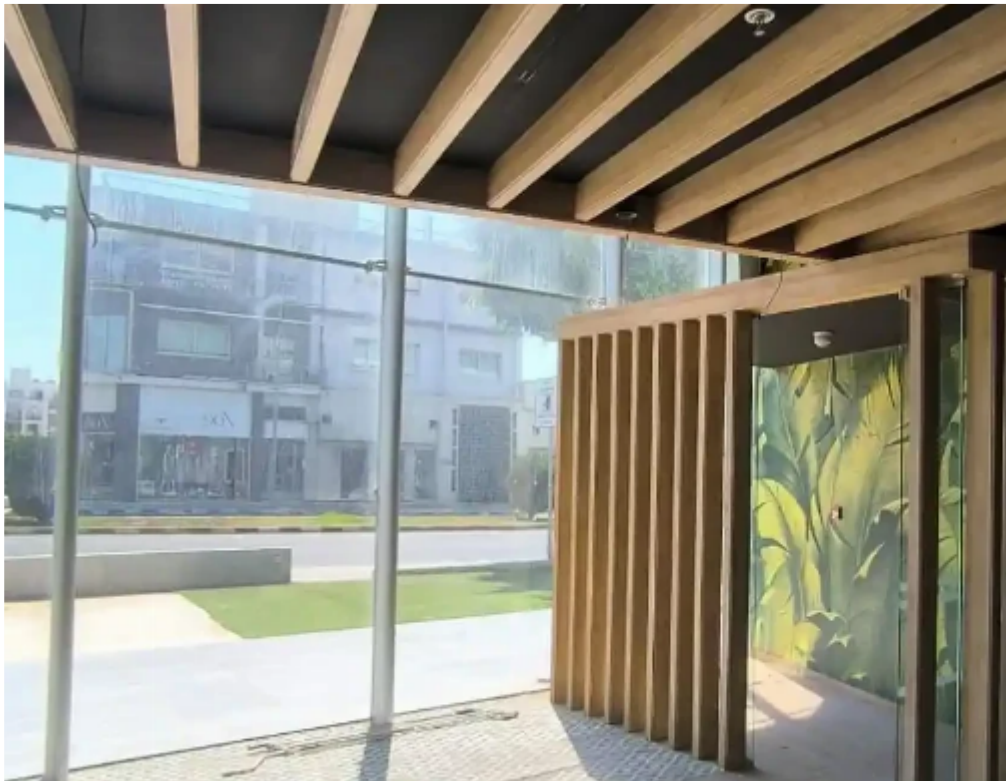

## Prime showroom €4.500

Limassol, Lyceum-Petros-And-Pavlos-3085 , Cyprus

**Offered at:** €4,500

**Estate ID:** 61894

**Ref:** ba5377217

NET internal area: **150**

Available from: **2024-09-18**

Offered at: **4,500**

Type: **Space**

Year of build: **2019**

""""""-Showroom -Resale -Unfurnished -Covered Parking: 3 -Construction Year: 2018 -Secure Door -Air Condition -Title Deed Areas Covered Area:  
150m² Mezzanine: 30m²""""""...