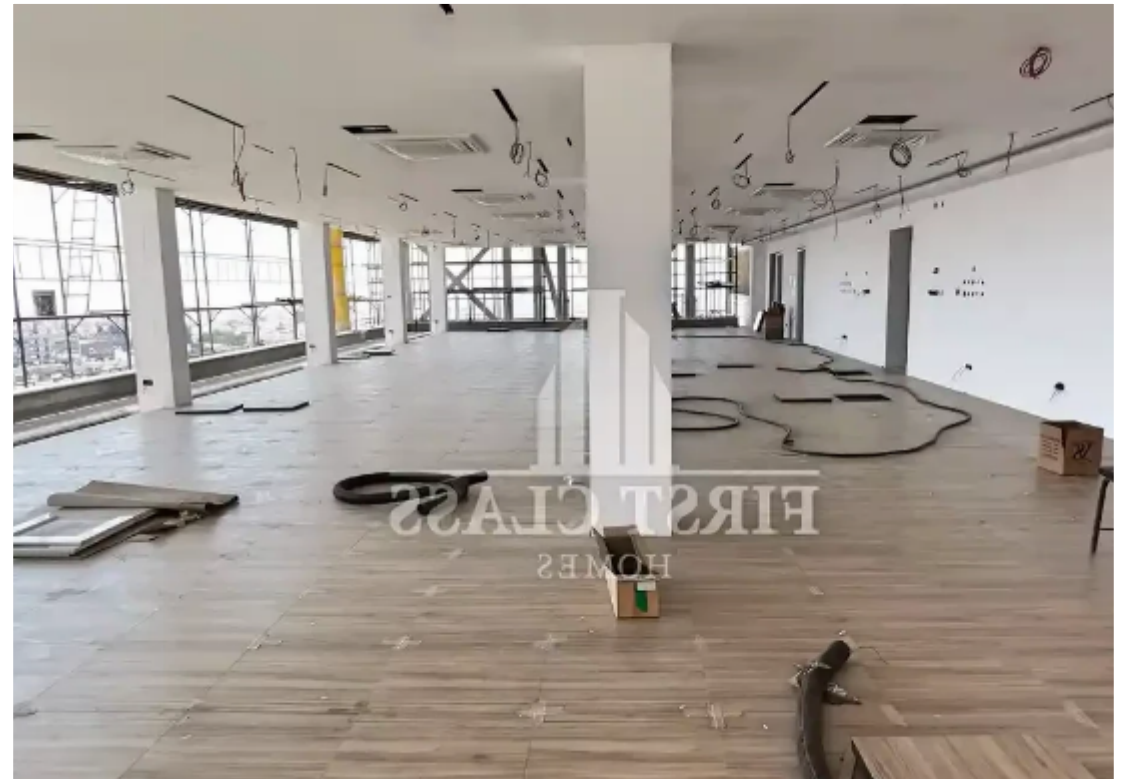

**2035m2 - new modern offices  
with panoramic views &  
private big roof garden €60.000**

Limassol, Ekali-Agia-Fylaxis-3110 , Cyprus

**Offered at:** €60,000

**Estate ID:** 61906

**Ref:** ba5439310

NET internal area: **2035**

Available from: **2024-09-18**

Offered at: **60,000**

Type: **Office**

Year of build: **2024**

....."Brand-New Luxury Offices on a Modern GLASS A&#39; Business Centre! Prime Location, with very easy access to the Highway and to all amenities (Food, Banks, Shops, Bus Station etc)! Available from November! Key features: - 2.035m2 Offices (Including Roof Garden) - Panoramic Views of Limassol - Impressive Modern Lobby - Big Private Roof Garden (Suitable also for events, Parties, entertainment, etc) - Two high-performance elevators - Raised flooring - Photovoltaic systems - ECO Energy Saving - VRV A/C systems - Suspended ceilings - Alarm security systems - Access controls Systems - Storage areas - Kitchenettes - Server rooms - Toilets - CCTV Monitoring system...