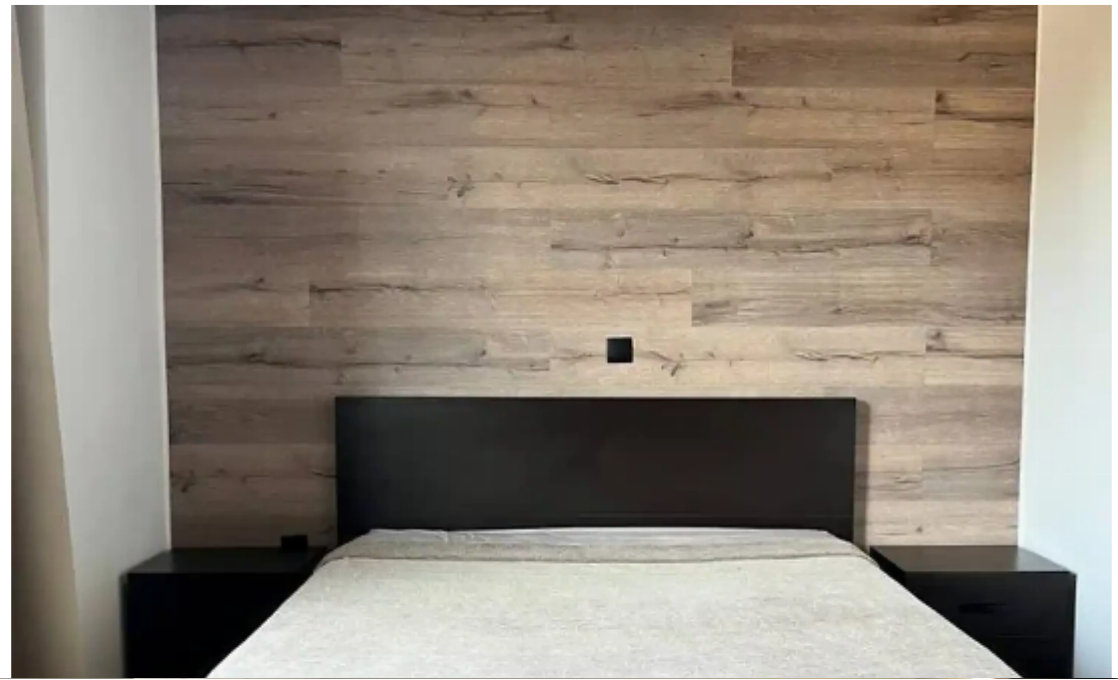

1-bedroom apartment to rent

€1.550

Limassol, Super-Home-Center-Timou-Prodromou-Mesa-Geitonia-4004 , Cyprus

Offered at: € 1,550

Estate ID: 61921

Ref: ba5438573

NET internal area: **50**

Bathrooms: **1**

Bedrooms: **1**

Parking spaces: **Uncovered cars**

Available from: **2024-09-18**

Offered at: **1,550**

Type: **Apartment**

""""""1-bedroom apartment for rent in a complex with a pool and privet parking A cozy 1-bedroom apartment is available for rent. The complex is equipped with a pool and convenient parking for residents. The apartment is bright and spacious, perfect for comfortable living. Features: - 1 bedroom - Swimming pool on the premises - Parking - Convenient location For more information and viewing, please contact us."""""...