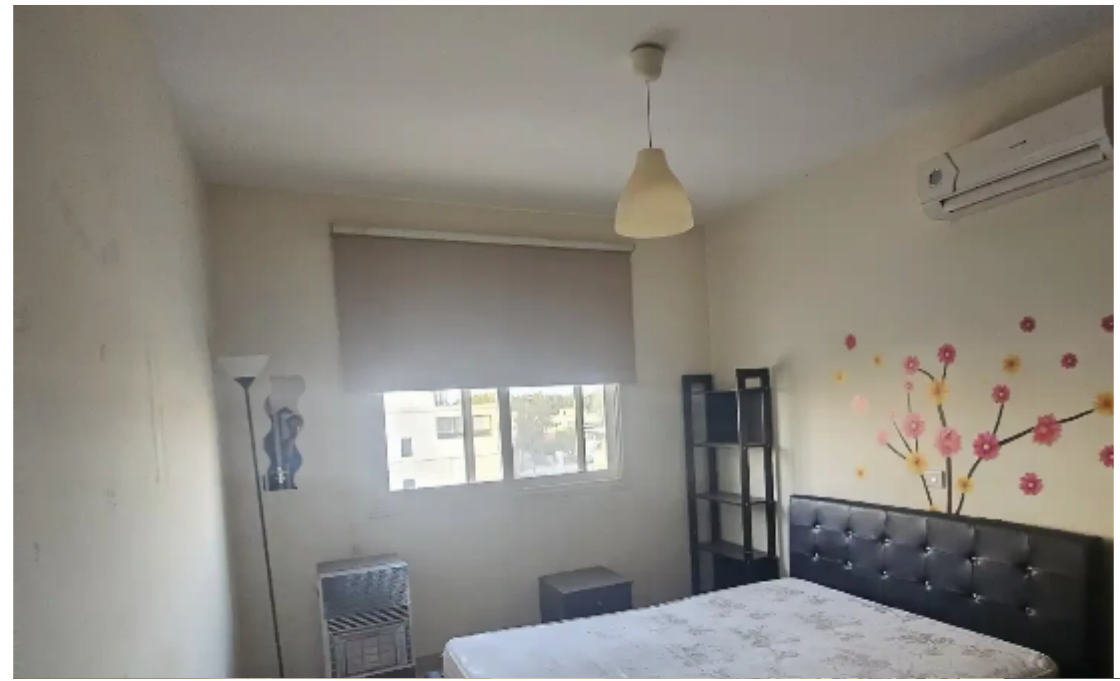

2-bedroom apartment to rent

€1.500

Limassol, Fragklinou-Rousvelt-St-Omonia-3011 , Cyprus

Offered at: € 1,500

Estate ID: 62009

Ref: ba5441364

NET internal area: **80**

Bathrooms: **2**

Bedrooms: **2**

Parking spaces: **Covered cars**

Available from: **2024-09-19**

Offered at: **1,500**

Type: **Apartment**

""""""2 Bedroom apartment full furnished with all the electronics. 80m² with private parking""""""...