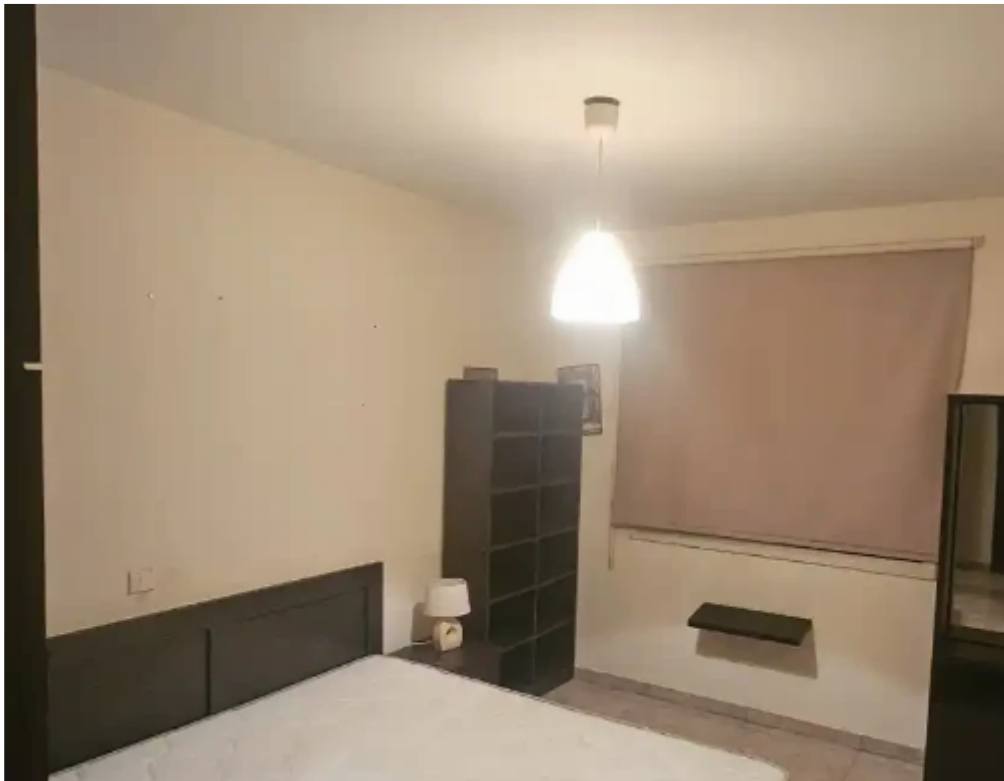

2-bedroom apartment to rent

€1.500

Limassol, Fragklinou-Rousvelt-St-Omonia-3011 , Cyprus

Offered at: € 1,500

Estate ID: 62009

Ref: ba5441364

NET internal area: **80**

Bathrooms: **2**

Bedrooms: **2**

Parking spaces: **Covered cars**

Available from: **2024-09-19**

Offered at: **1,500**

Type: **Apartment**

""""""2 Bedroom apartment full furnished with all the electronics. 80m² with private parking""""""...