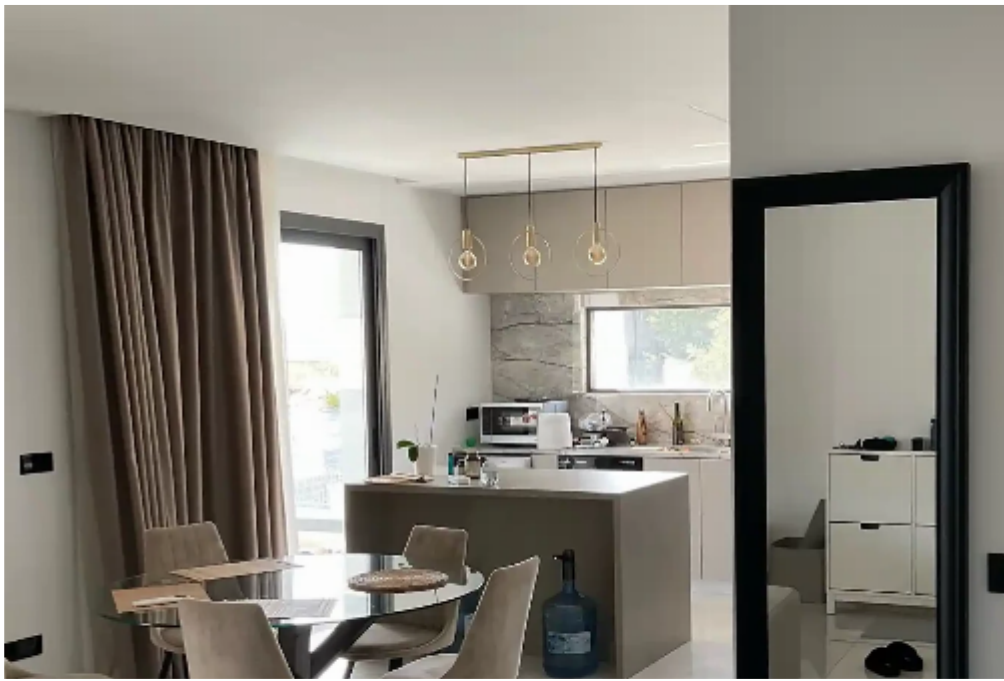

2-bedroom apartment to rent

€2.500

Limassol, Water-Plant-Agia-Phyla-Agia-Fylaxis-3120 , Cyprus

Offered at: €2,500

Estate ID: 62014

Ref: ba5441347

NET internal area: **137**

Bathrooms: **2**

Bedrooms: **2**

Parking spaces: **Covered cars**

Available from: **2024-09-19**

Offered at: **2,500**

Type: **Apartment**

*****15730 This luxury two-bedroom apartment is nestled between the Agia Fyla and Panthea Hills area, offering convenient access to the nearby Mesa Geitonia and Agia Fyla highways, just two minutes away. The open-plan living and dining area showcases top-tier materials, featuring Italian marbles from MIRAGE's prestigious Cosmopolitan collection, and is complemented by a custom-designed kitchen. The apartment includes two generously sized bedrooms, one with an ensuite bathroom, and an additional bathroom, both featuring luxury boutique hotel-style designs with high-end fittings. A spacious front terrace offers ample outdoor space, while a smaller back balcony adds extra charm. Furn...