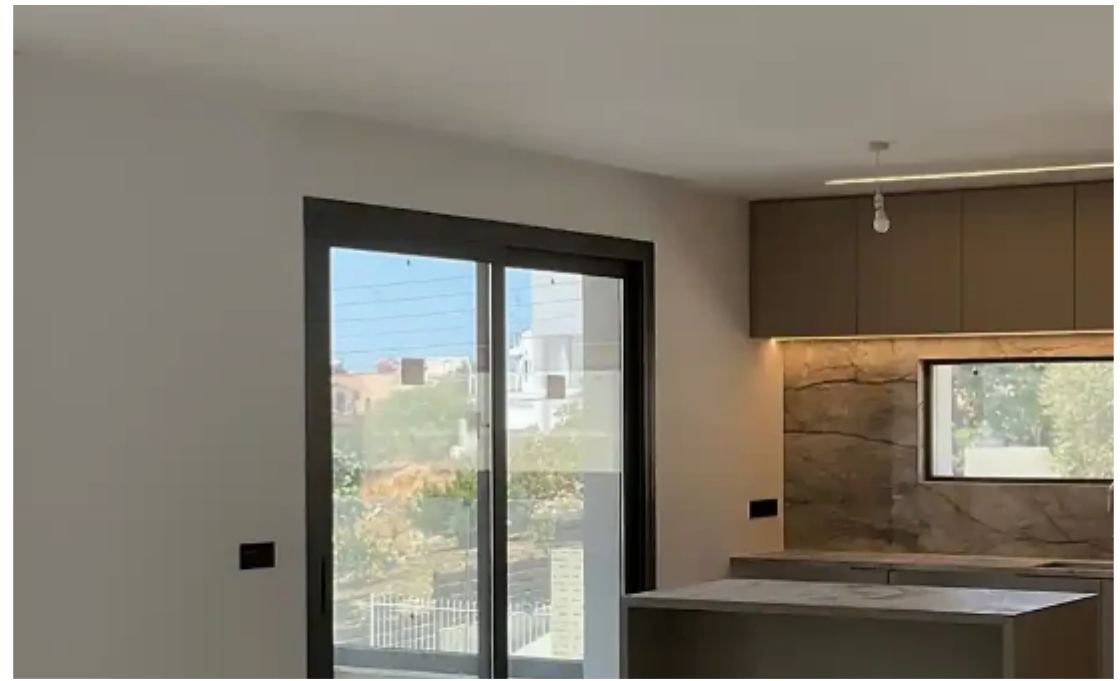

2-bedroom apartment to rent

€2.500

Limassol, Water-Plant-Agia-Phyla-Agia-Fylaxis-3120 , Cyprus

Offered at: €2,500

Estate ID: 62014

Ref: ba5441347

NET internal area: **137**

Bathrooms: **2**

Bedrooms: **2**

Parking spaces: **Covered cars**

Available from: **2024-09-19**

Offered at: **2,500**

Type: **Apartment**

*****15730 This luxury two-bedroom apartment is nestled between the Agia Fyla and Panthea Hills area, offering convenient access to the nearby Mesa Geitonia and Agia Fyla highways, just two minutes away. The open-plan living and dining area showcases top-tier materials, featuring Italian marbles from MIRAGE's prestigious Cosmopolitan collection, and is complemented by a custom-designed kitchen. The apartment includes two generously sized bedrooms, one with an ensuite bathroom, and an additional bathroom, both featuring luxury boutique hotel-style designs with high-end fittings. A spacious front terrace offers ample outdoor space, while a smaller back balcony adds extra charm. Furn...