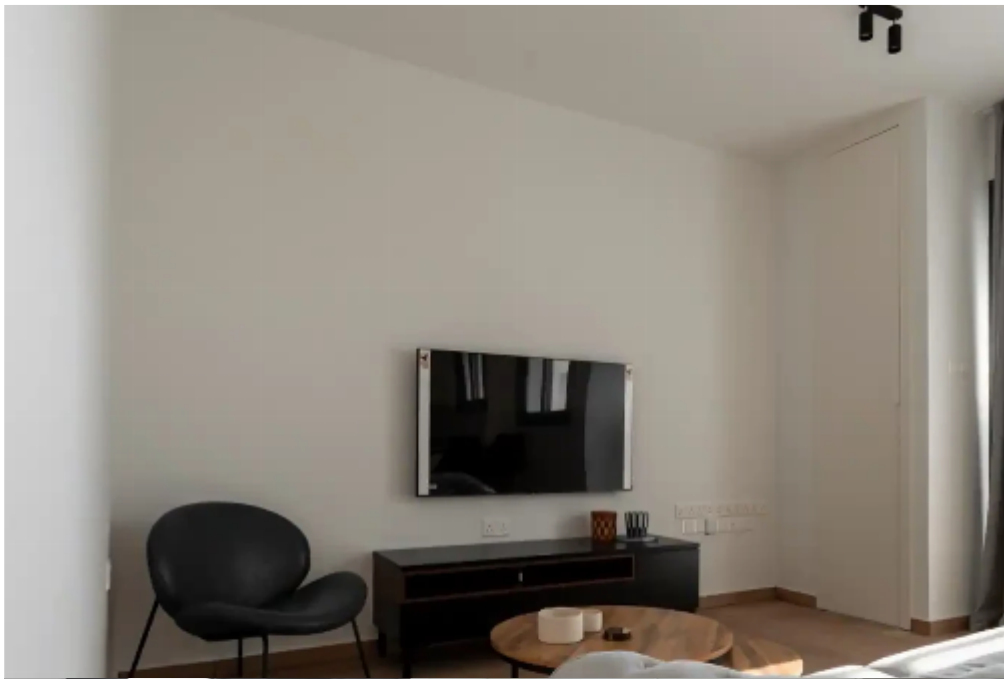

2-bedroom apartment to rent

€2.500

Limassol, Ygia-Polyclinic-Agia-Zoni-3025 , Cyprus

Offered at: €2,500

Estate ID: 62106

Ref: ba5443251

NET internal area: **125**

Bathrooms: **1**

Bedrooms: **2**

Parking spaces: **Covered cars**

Available from: **2024-09-20**

Offered at: **2,500**

Type: **Apartment**

.....Apartment in a new building for rent in Achilles 3016 2 bedrooms 75sq + 50sq veranda Floor:4 With elevator Fully furnished 1 parking spot With balcony With a storage room Pets allowed Immediate entry 401 Access to public transport Close to shops, park, schools, supermarkets and etc. a quiet and friendly neighborhood Contact details : Danielle..... ..