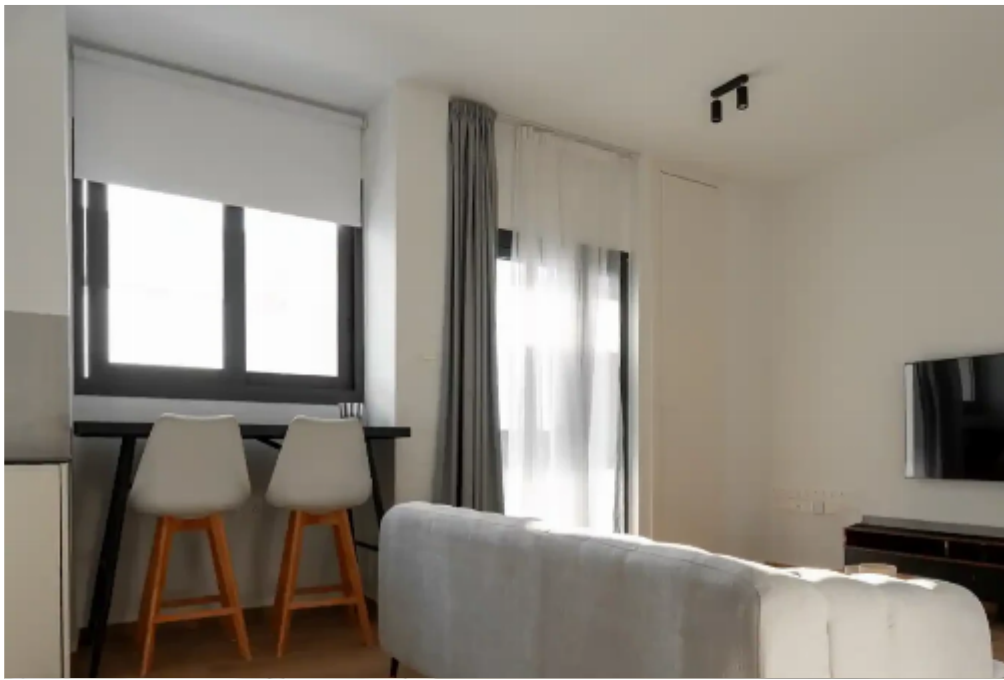

2-bedroom apartment to rent

€2.500

Limassol, Ygia-Polyclinic-Agia-Zoni-3025 , Cyprus

Offered at: €2,500

Estate ID: 62110

Ref: ba5443238

NET internal area: **124**

Bathrooms: **1**

Bedrooms: **2**

Parking spaces: **Covered cars**

Available from: **2024-09-20**

Offered at: **2,500**

Type: **Apartment**

.....Apartment in a new building for rent in Achilles 3016 2 bedrooms 76sq + 50sq veranda Floor:4 With elevator Fully furnished 1 parking spot With balcony With a storage room Pets allowed Immediate entry 402 Access to public transport Close to shops, park, schools, supermarkets and etc. a quiet and friendly neighborhood Contact details : Danielle.....