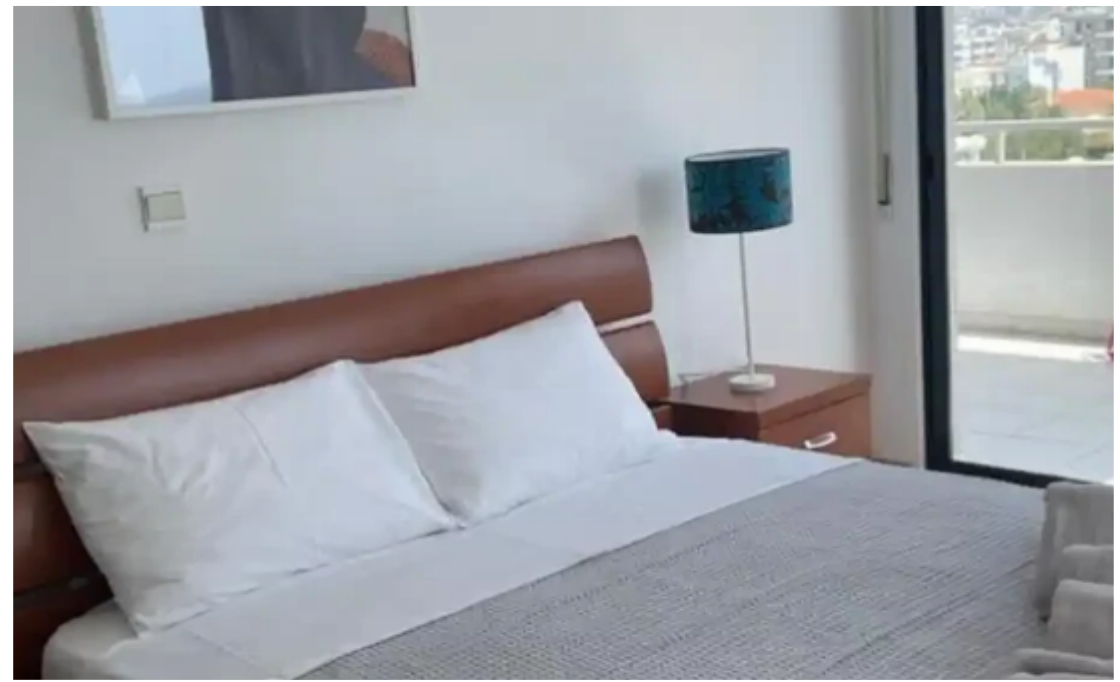

2-bedroom apartment to rent

€2.500

Limassol, Touristiki-Periochi-Seafront-Potamos-Germasogeias-4048
, Cyprus

Offered at: €2,500

Estate ID: 62121

Ref: ba5442489

NET internal area: **88**

Bathrooms: **2**

Bedrooms: **2**

Parking spaces: **Covered cars**

Available from: **2024-09-20**

Offered at: **2,500**

Type: **Apartment**

2 bedroom 2 bathroom 87 sq.m. total area Fully furnished & equipped Parking & storage Pool, central heating Sea view, first sea line Available immediately? Price: € 2500 (negotiable)+ 2 deposits...