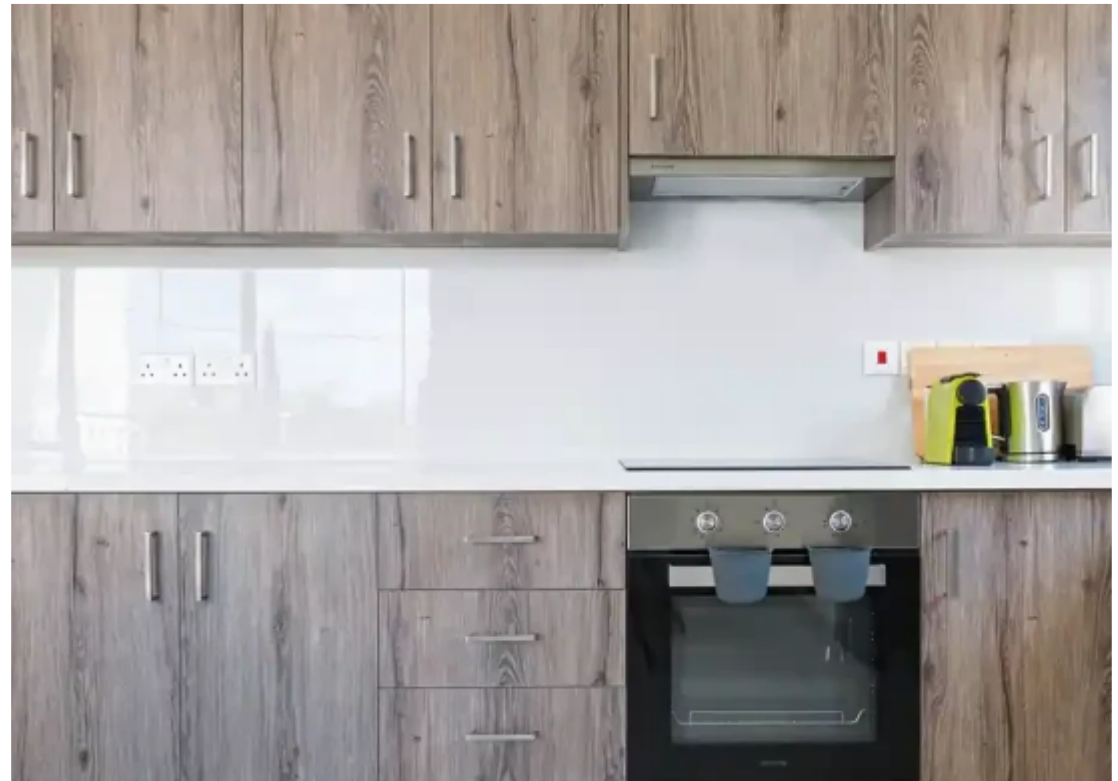

2-bedroom apartment to rent

€1.800

Limassol, Berengaria-Ville-Panagia-Evaggelistria-Kato-Polemida-4158 , Cyprus

Offered at: € 1,800

Estate ID: 62141

Ref: ba5440278

NET internal area: **92**

Bathrooms: **1**

Bedrooms: **2**

Parking spaces: **Covered cars**

Available from: **2024-09-20**

Offered at: **1,800**

Type: **Apartment**

Embrace the comfort of space and modern amenities at Alexis Court Iv, our generously sized 2 bedroom apartment located in the vibrant heart of Limassol. Moving Doors is thrilled to offer a living solution that combines practicality with style, ensuring a delightful stay. Alexis Court Iv is designed to be your perfect urban retreat. Our fully serviced and equipped 2 bedroom apartment offers ample space, making it ideal for families, friends, or colleagues. Whether you're in town for business, leisure, or a bit of both, Alexis Court Iv provides a balanced living experience. Highlights: Spacious and stylish: Discover the joy of living in a spacious apartment, thoughtfully design...