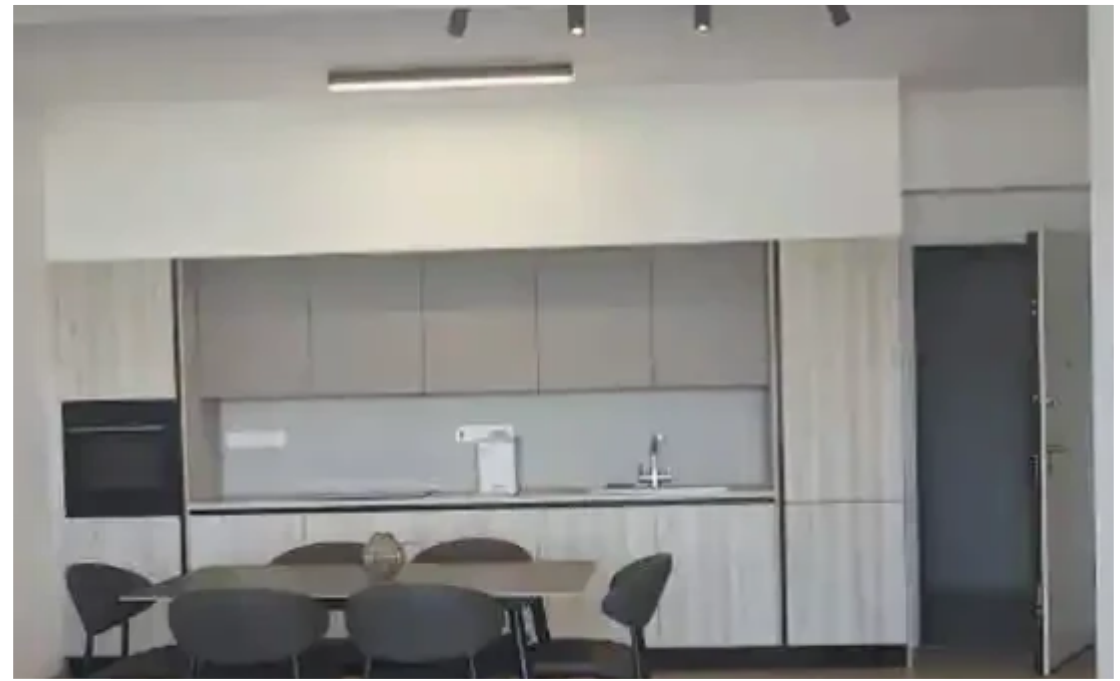

2-bedroom apartment to rent

€2.300

Limassol, Linopetra-School-Agios-Stylianos-Agios-Athanasios-4102 ,
Cyprus

Offered at: €2,300

Estate ID: 62142

Ref: ba5442334

NET internal area: **86**

Bathrooms: **2**

Bedrooms: **2**

Parking spaces: **Covered cars**

Available from: **2024-09-20**

Offered at: **2,300**

Type: **Apartment**

2 brand new bedroom 2 bathroom 86 sq.m. total area Fully furnished & equipped Covered parking & storage Big and cozy veranda Available immediately?