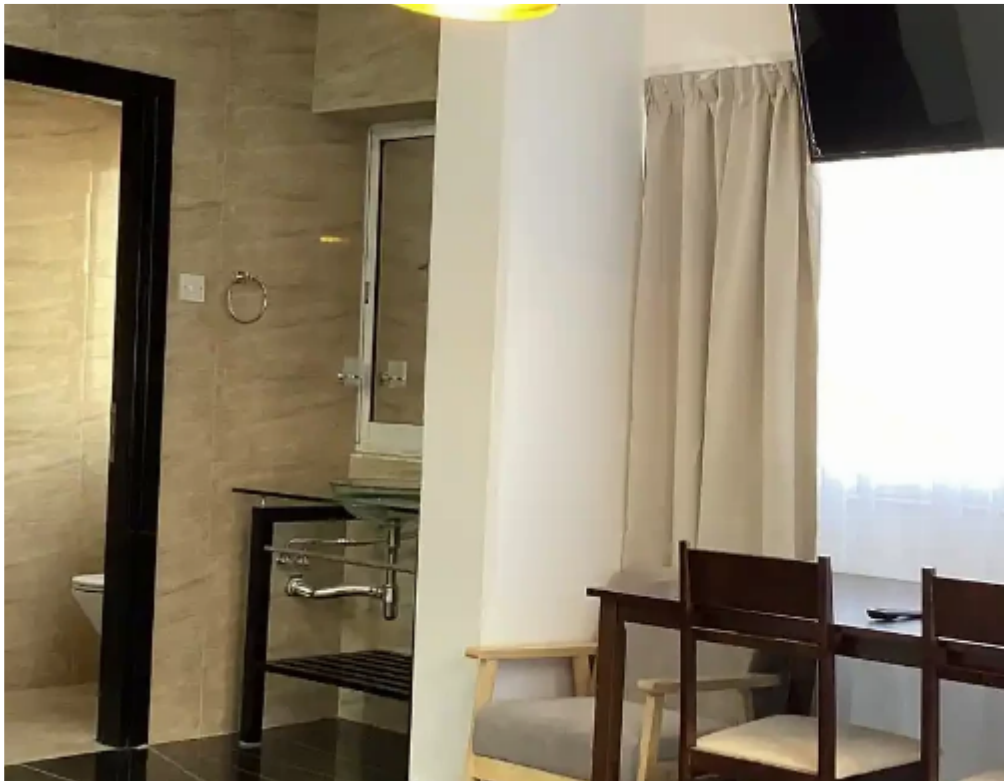

Studio apartment to rent €750

Limassol, Ayiou-Neophytou-School-Ikea-Makarios-Iii-Kato-Polemida-4155 , Cyprus

Offered at: €750

Estate ID: 62307

Ref: ba5390921

NET internal area: **35**

Bathrooms: **1**

Bedrooms: **0**

Parking spaces: **Uncovered cars**

Available from: **2024-09-20**

Offered at: **750**

Type: **Apartment**

*****FOR RENT LUXURY STUDIO OPPOSITE OF ALPHAMEGA/JUMPO/IKEA/MCDONALDS/STNEOPHYTOS SECONDARY SCHOOL(100meters).THE STUDIO HAS EVERYTHING.WASHING MACHINE,FRIDGE,AIR FRYER,KETTLE,TOASTER,IRON,T.V. 65',SOLAR HEATER SYSTEM,PRESSURE WATER SYSTEM, NO PETS PRICE €750/per month/minimum 1 year contract/excluding electricity bill,/excluding water bill/excluding rubbish bill*****...