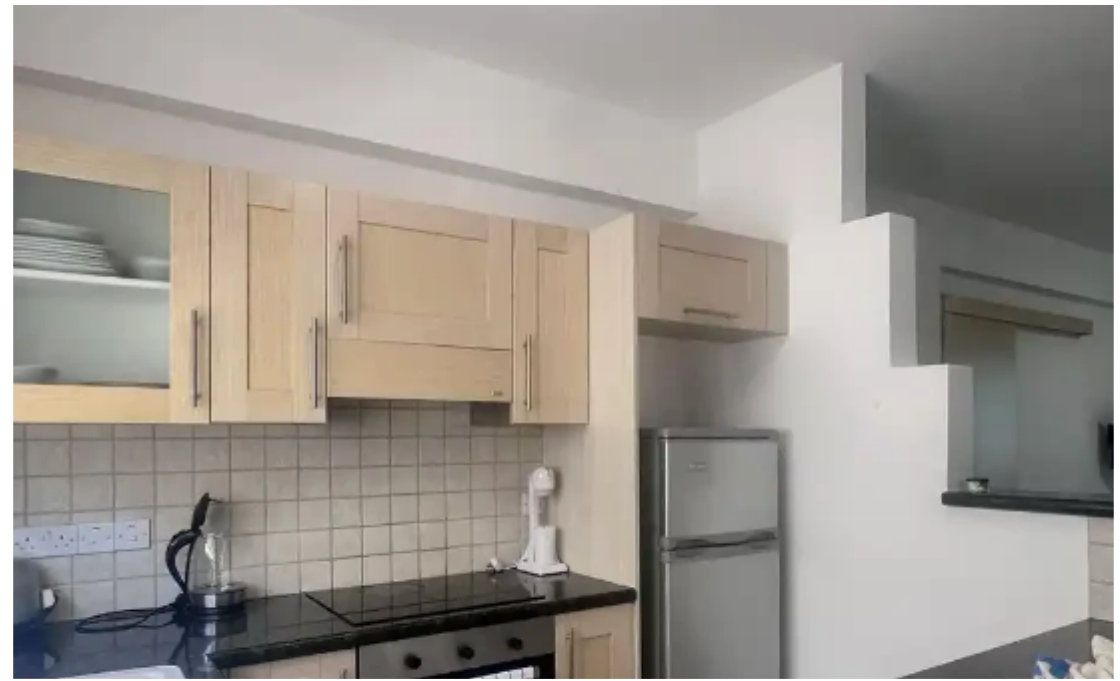

2-bedroom apartment to rent

€850

Paphos, Mandria-Pafou-8504 , Cyprus

Offered at: € 800

Estate ID: 62671

Ref: ba5349364

NET internal area: **75**

Bathrooms: **1**

Bedrooms: **2**

Available from: **2024-09-20**

Offered at: **800**

Type: **Apartment**

""""""This 2 bedroom apartment is located in Mandria village, Paphos. Is 2 storey building and its located on the top floor without elevator (aprox. 30 stairs). Enter to the property you can find open plan kitchen and living area. Door open to covered veranda. Two beds and share bathroom with bath tab complete this apartment. There is communal pool and garden. Available from middle of August - September 2024!""""""...