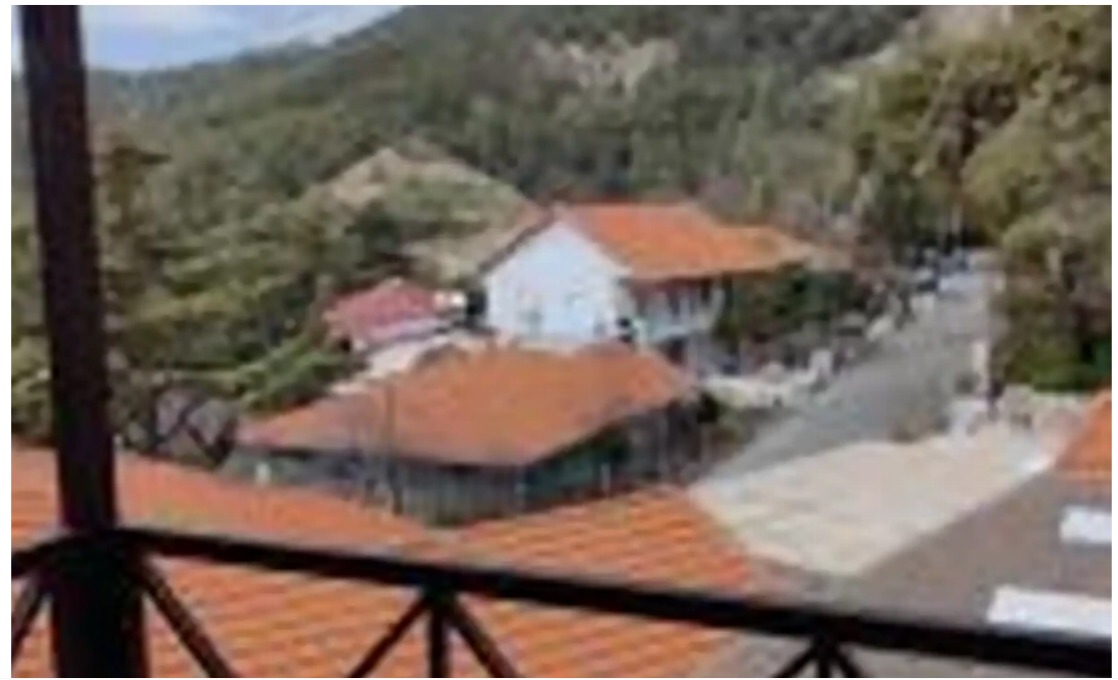

2-bedroom apartment to rent

€700

Limassol, Pano-Platres-4820 , Cyprus

Offered at: €700

Estate ID: 62813

Ref: ba5420965

NET internal area: **85**

Bathrooms: **1**

Bedrooms: **2**

Parking spaces: **Uncovered cars**

Available from: **2024-09-20**

Offered at: **700**

Type: **Apartment**

""Cozy apartment in the center of the village with fireplace and beautiful view. A/c all rooms double glaze windows, fully furnished and cutlery.""...