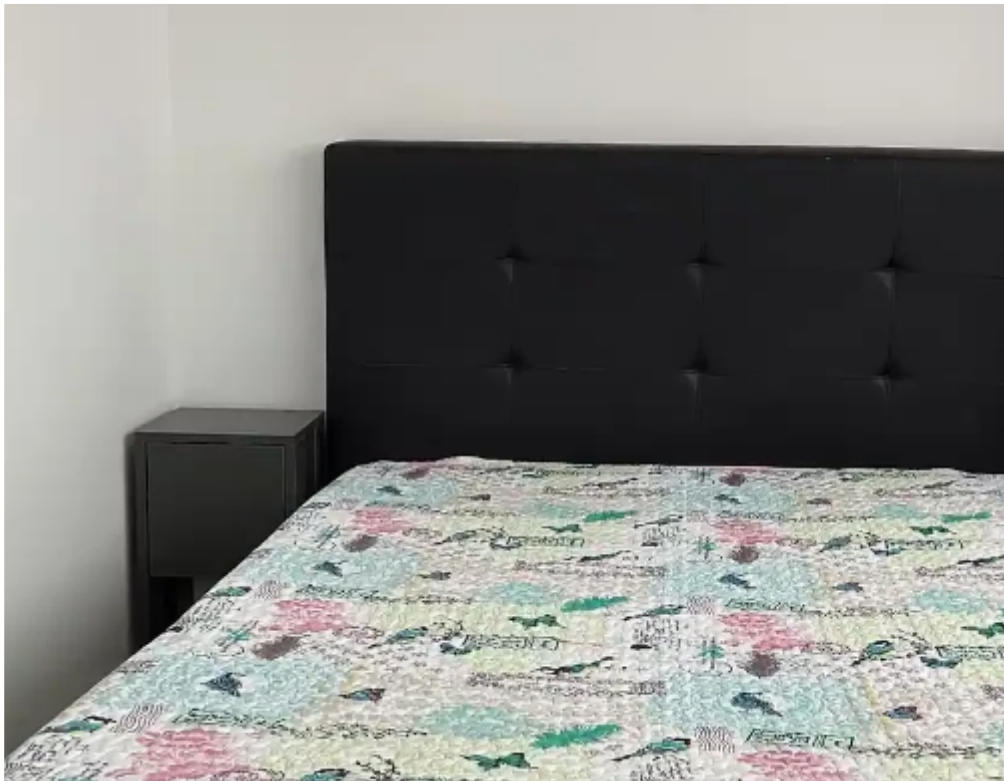

Studio apartment to rent €700

Limassol, Ayiou-Neophytou-School-Ikea-Makarios-Iii-Kato-Polemida-4155 , Cyprus

Offered at: €750

Estate ID: 63316

Ref: ba5231563

NET internal area: **35**

Bathrooms: **1**

Bedrooms: **0**