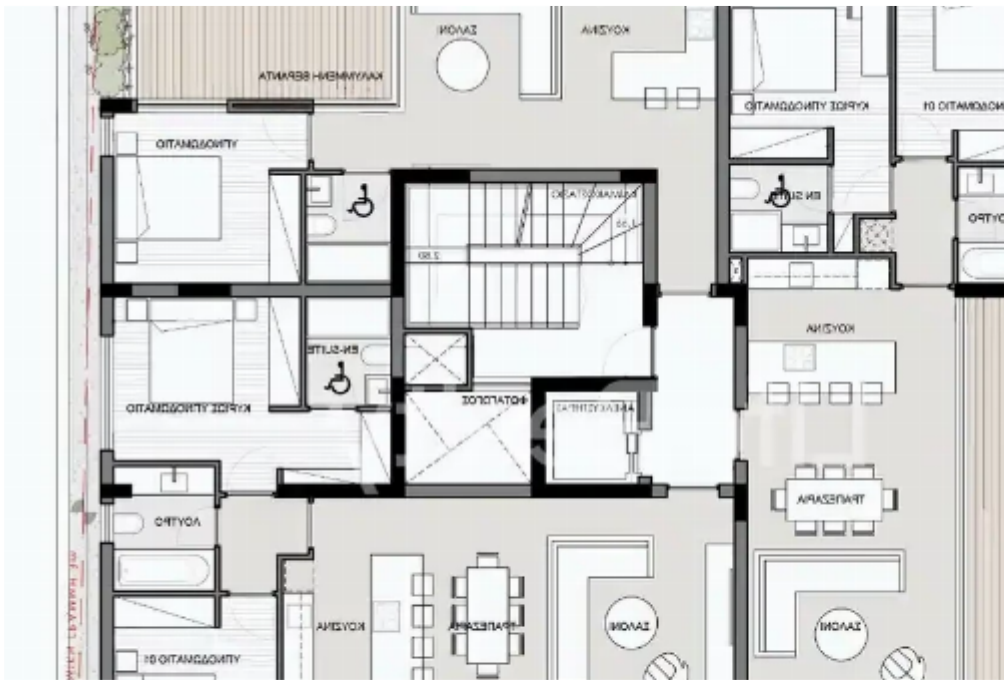

## 1-bedroom apartment f?r s?le

**€280.000**

Limassol, Lyceum-Petros-And-Pavlos-3085 , Cyprus

**Offered at:** €280,000

**Estate ID:** 63674

**Ref:** ba5444405

NET internal area: **51**

Bathrooms: **1**

Bedrooms: **1**

Parking spaces: **Covered cars**

Available from: **2024-09-24**

Offered at: **280,000**

Type: **Apartment**

Introducing this impressive three-floor building, featuring six luxurious apartments and two exclusive penthouses, located in the highly desirable neighbourhood of Mesa Geitonia, Limassol. Just a quick 2-minute drive from Limassol city centre and 5 minutes from the highway, this property offers both convenience and prime accessibility. Each apartment is finished with high-end materials, ensuring a sophisticated living experience. Positioned close to schools, banks, markets, and other essential services, it provides effortless everyday living. Apartments Specifications: - Covered Areas: 51m2 - Covered Verandas: 14m2 Price From: €280.000+ VAT Contact us today to schedule a ...