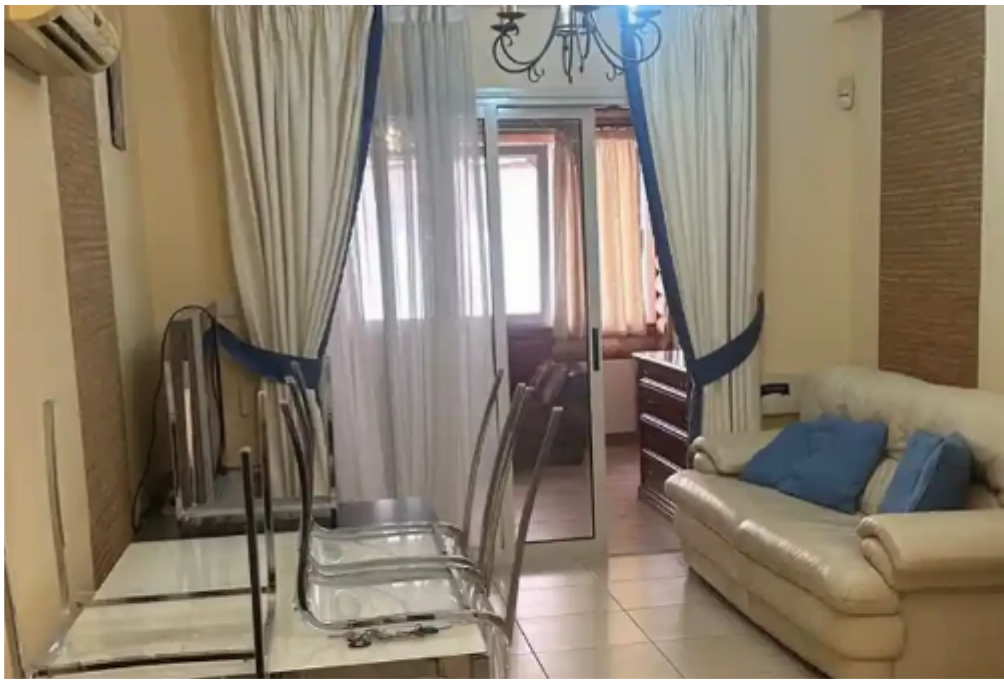

## 3-bedroom apartment to rent

**€1.650**

Limassol, Apsiou-4542 , Cyprus

**Offered at:** € 1,350

**Estate ID:** 64150

**Ref:** ba5451433

NET internal area: **100**

Bathrooms: **2**

Bedrooms: **3**

Parking spaces: **Uncovered cars**

Available from: **2024-09-25**

Offered at: **1,350**

Type: **Apartment**

.....It's a 3 bedroom flat Located in the complex of Limassol Star Ground floor 150m from the sea Bus No30 Long term rent.....