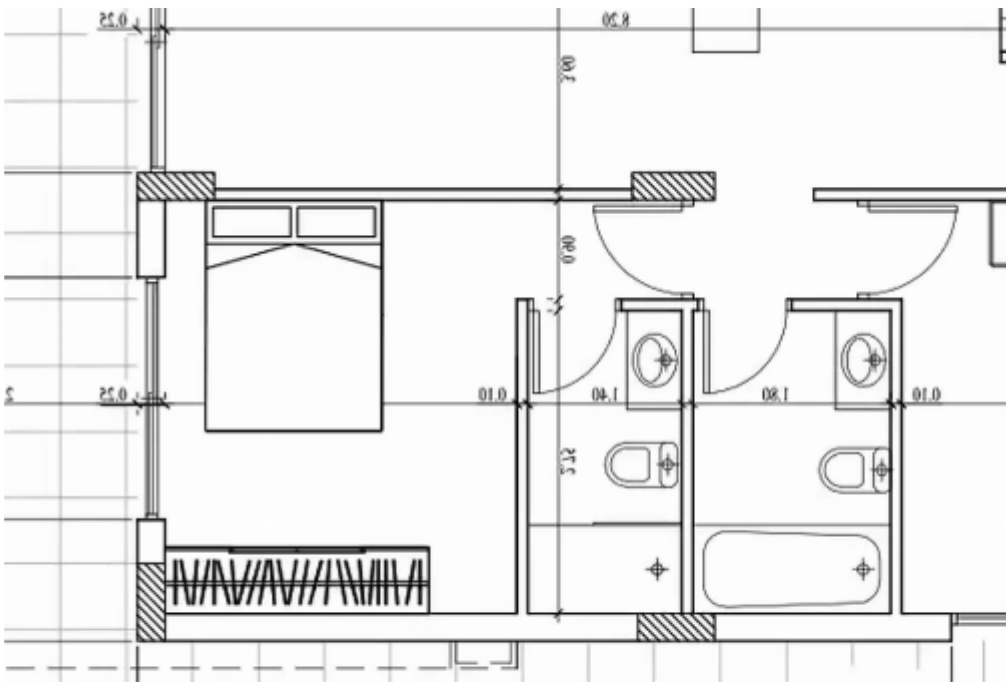

2-bedroom apartment f?r s?le

Limassol, Mesovounia-Kalogiroi-Kefalokremmos-Germasogeias-Village-4045 , Cyprus

Offered at: € 330,000

Estate ID: 64421

Ref: ba5453858

Bathrooms: **2**

Bedrooms: **2**

Parking spaces: **Covered cars**

Available from: **2024-09-27**

Offered at: **330,000**

Type: **Apartment**

""""""Two Bedroom apartment with electrical underfloor heating, 2KvH photovoltaics, 14sq.m. store room""""""...

Estate on map:

image not found or type unknown