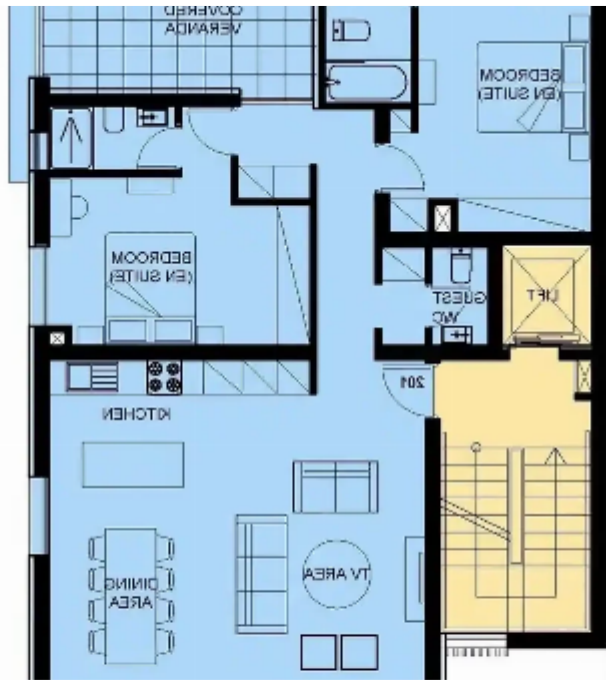

2-bedroom apartment for sale

€418.900

Limassol, Lanitio-Stadium-Kapsalos-3087 , Cyprus

Offered at: € 418,900

Estate ID: 64422

Ref: ba5453860

NET internal area: **103**

Bathrooms: **2**

Bedrooms: **2**

Parking spaces: **Covered cars**

Available from: **2024-09-27**

Offered at: **418,900**

Type: **Apartment**

""""3 bedroom apartment in Central Location - 2 bedrooms - 2 bathrooms - Open plan - Nearby amenities: Supermarkets, kiosks, restaurants, cafes, pharmacies, schools - Spacious rooms and covered balconies - Covered parking - Storage If you are interested, contact us to schedule a viewing""""...