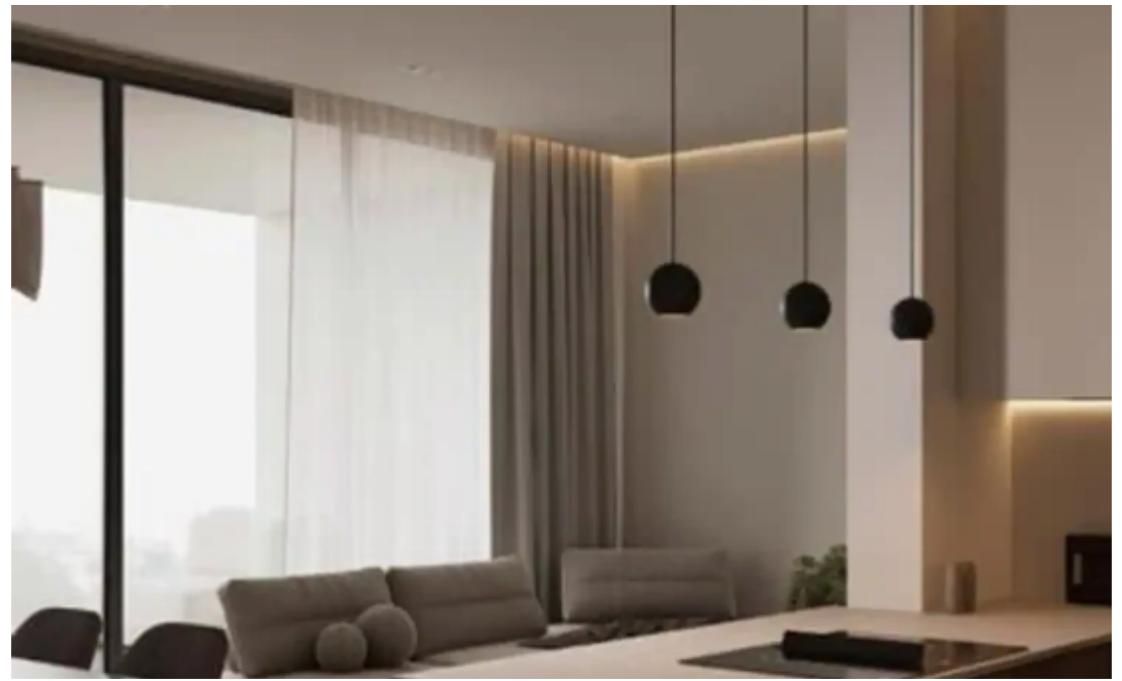

## 2-bedroom apartment f?r s?le

**€361.000**

Limassol, Super-Home-Center-Timou-Prodromou-Mesa-Geitonia-4004 , Cyprus

**Offered at:** € 361,000

**Estate ID:** 64432

**Ref:** ba5453734

NET internal area: **96**

Bathrooms: **2**

Bedrooms: **2**

Parking spaces: **Covered cars**

Available from: **2024-09-27**

Offered at: **361,000**

Type: **Apartment**

""""""The new residential complex, located in the prestigious area of Limassol – Germasogeia. The complex is a perfect place for a comfortable and peaceful life, offering spacious and modern apartments with high-quality finishing and many amenities. Main characteristics of the complex: • Construction. Reinforced concrete structure with seismic design in accordance with Eurocodes. • Kitchen. Italian design with a choice of colors, marble or LAMINAM countertops, modern appliances and sanitary ware. • Doors and windows. Entrance doors with fire protection, aluminum windows and doors with thermal insulation. • Wardrobes and closets. Italian wardrobes with a choice of colors and fitti...