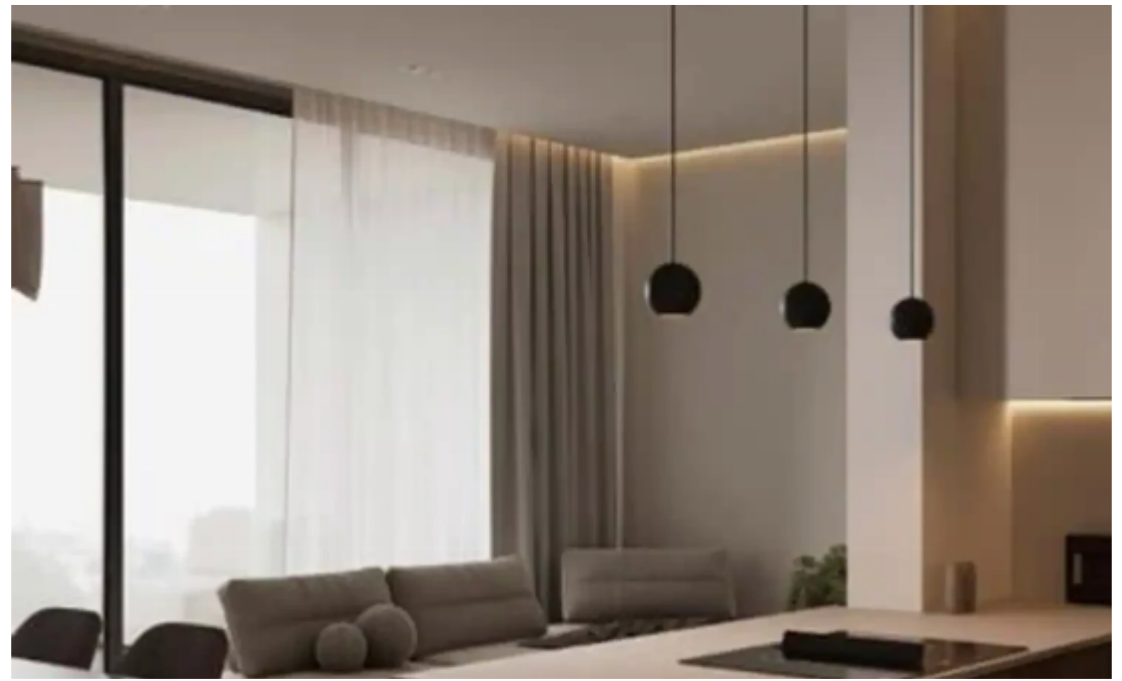

2-bedroom apartment f?r s?le

€361.000

Limassol, Super-Home-Center-Timou-Prodromou-Mesa-Geitonia-4004 , Cyprus

Offered at: € 361,000

Estate ID: 64432

Ref: ba5453734

NET internal area: **96**

Bathrooms: **2**

Bedrooms: **2**

Parking spaces: **Covered cars**

Available from: **2024-09-27**

Offered at: **361,000**

Type: **Apartment**

""""""The new residential complex, located in the prestigious area of Limassol – Germasogeia. The complex is a perfect place for a comfortable and peaceful life, offering spacious and modern apartments with high-quality finishing and many amenities. Main characteristics of the complex: • Construction. Reinforced concrete structure with seismic design in accordance with Eurocodes. • Kitchen. Italian design with a choice of colors, marble or LAMINAM countertops, modern appliances and sanitary ware. • Doors and windows. Entrance doors with fire protection, aluminum windows and doors with thermal insulation. • Wardrobes and closets. Italian wardrobes with a choice of colors and fitti...